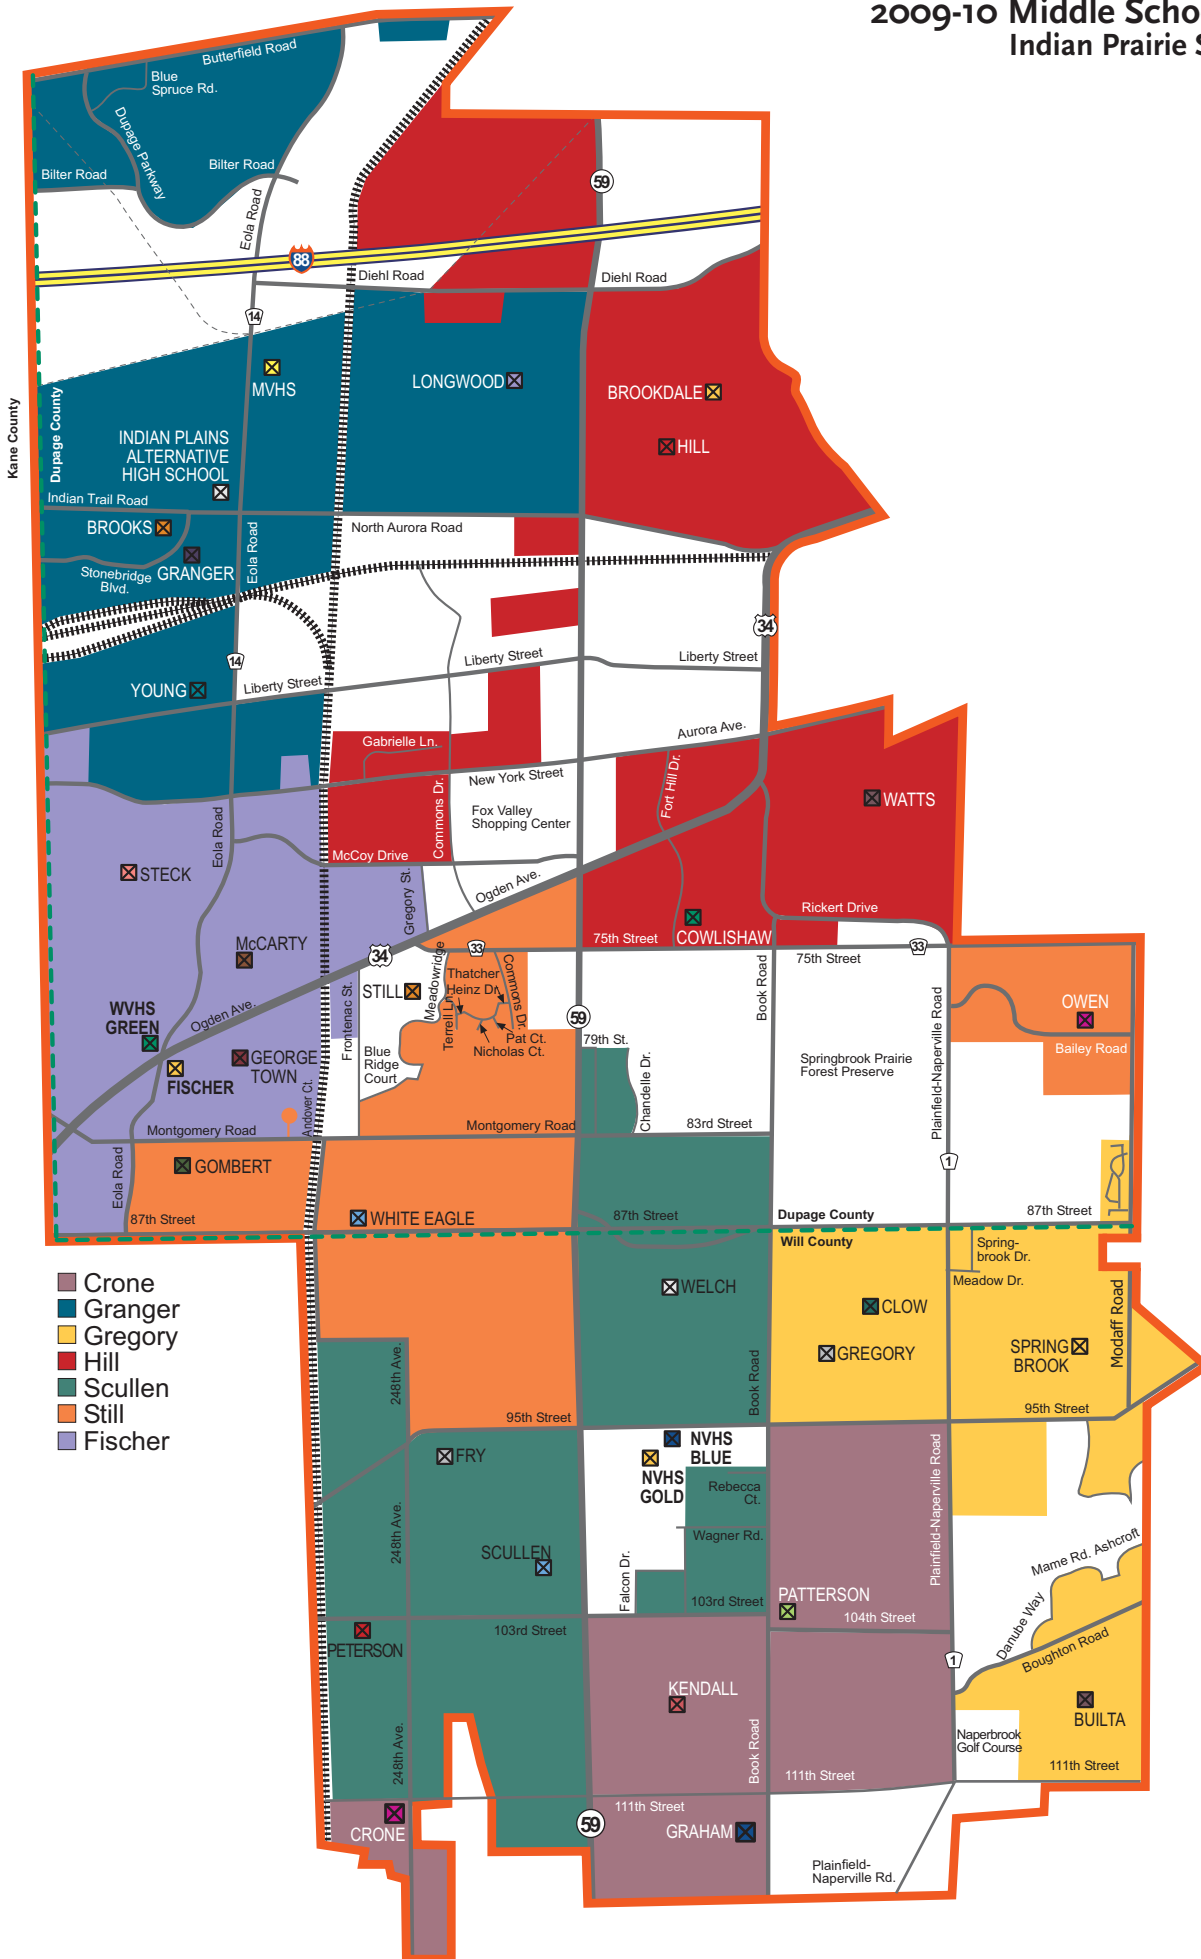

2009-10 Middle School Boundary Map Indian Prairie School District #204

Crone Middle School
4020 111th Street
Naperville, IL 60564
630-428-5600
<http://crone.ipsd.org>

Granger Middle School
2721 Stonebridge Blvd.
Aurora, IL 60502
630-375-1010
<http://granger.ipsd.org>

Gregory Middle School
2621 Springdale Circle
Naperville, IL 60565
630-428-6300
<http://gregory.ipsd.org>

Hill Middle School
1836 Brookdale Road
Naperville, IL 60563
630-428-6200
<http://hill.ipsd.org>

Scullen Middle School
2815 Mistflower Lane
Naperville, IL 60564
630-428-7000
<http://scullen.ipsd.org>

Still Middle School
787 Meadowridge Drive
Aurora, IL 60504
630-375-3900
<http://still.ipsd.org>

Fischer Middle School
1305 Long Grove Drive
Aurora, IL 60504
630-375-3100
<http://fischer.ipsd.org>

- Crone
- Granger
- Gregory
- Hill
- Scullen
- Still
- Fischer