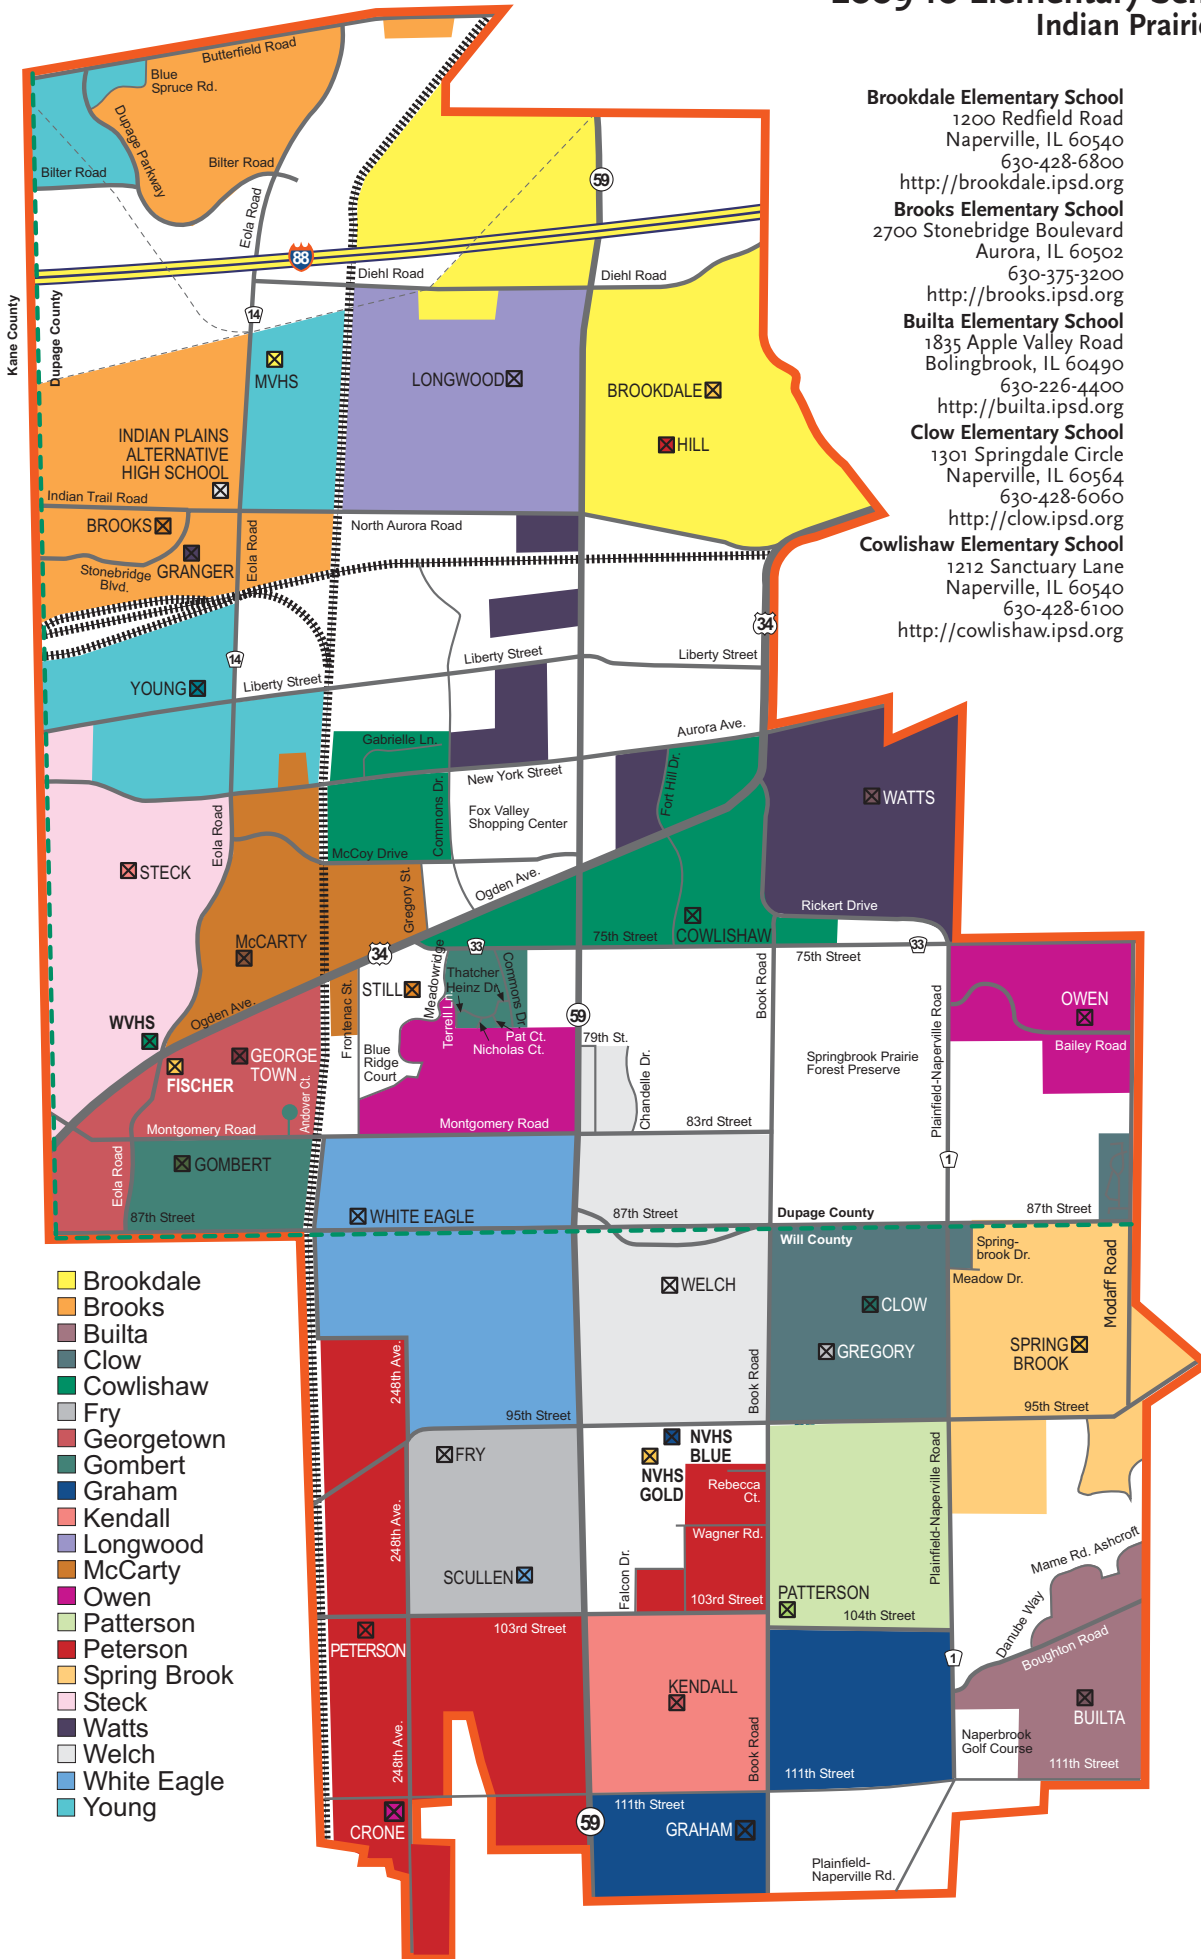

2009-10 Elementary School Boundary Map

Indian Prairie School District #204

- **Brookdale Elementary School**
  1200 Redfield Road
  Naperville, IL 60540
  630-428-6800
  <http://brookdale.ipisd.org>
- **Brooks Elementary School**
  2700 Stonebridge Boulevard
  Aurora, IL 60502
  630-375-3200
  <http://brooks.ipisd.org>
- **Builta Elementary School**
  1835 Apple Valley Road
  Bolingbrook, IL 60490
  630-226-4400
  <http://builta.ipisd.org>
- **Clow Elementary School**
  1301 Springdale Circle
  Naperville, IL 60564
  630-428-6060
  <http://clow.ipisd.org>
- **Cowlshaw Elementary School**
  1212 Sanctuary Lane
  Naperville, IL 60540
  630-428-6100
  <http://cowlshaw.ipisd.org>
- **Fry Elementary School**
  3204 Tallgrass Drive
  Naperville, IL 60564
  630-428-7400
  <http://fry.ipisd.org>
- **Georgetown Elementary School**
  995 Long Grove Drive
  Aurora, IL 60504
  630-375-3456
  <http://georgetown.ipisd.org>
- **Gombert Elementary School**
  2707 Ridge Road
  Aurora, IL 60504
  630-375-3700
  <http://gombert.ipisd.org>
- **Graham Elementary School**
  2315 High Meadow Road
  Naperville, IL 60564
  630-428-6900
  <http://graham.ipisd.org>
- **Kendall Elementary School**
  2408 Meadow Lake Drive
  Naperville, IL 60564
  630-428-7100
  <http://kendall.ipisd.org>
- **Longwood Elementary School**
  30W240 Bruce Lane
  Naperville, IL 60563
  630-428-6789
  <http://longwood.ipisd.org>
- **McCarty Elementary School**
  3000 Village Green Drive
  Aurora, IL 60504
  630-375-3400
  <http://mccarty.ipisd.org>
- **Owen Elementary School**
  1560 Westglen Drive
  Naperville, IL 60565
  630-428-7300
  <http://owen.ipisd.org>
- **Patterson Elementary School**
  3731 Lawrence Drive
  Naperville, IL 60564
  630-428-6500
  <http://patterson.ipisd.org>
- **Peterson Elementary School**
  4008 Chinaberry Lane
  Naperville, IL 60564
  630-428-5678
  <http://peterson.ipisd.org>
- **Spring Brook Elementary School**
  2700 Seiler Drive
  Naperville, IL 60565
  630-428-6600
  <http://springbrook.ipisd.org>
- **Steck Elementary School**
  460 Inverness Drive
  Aurora, IL 60504
  630-375-3500
  <http://steck.ipisd.org>
- **Watts Elementary School**
  800 Whispering Hills Dr.
  Naperville, IL 60540
  630-428-6700
  <http://watts.ipisd.org>
- **Welch Elementary School**
  2620 Leverenz Road
  Naperville, IL 60564
  630-428-7200
  <http://welch.ipisd.org>
- **White Eagle Elementary School**
  1585 White Eagle Drive
  Naperville, IL 60564
  630-375-3600
  <http://whiteeagle.ipisd.org>
- **Young Elementary School**
  800 Asbury Drive
  Aurora, IL 60502
  630-375-3800
  <http://young.ipisd.org>