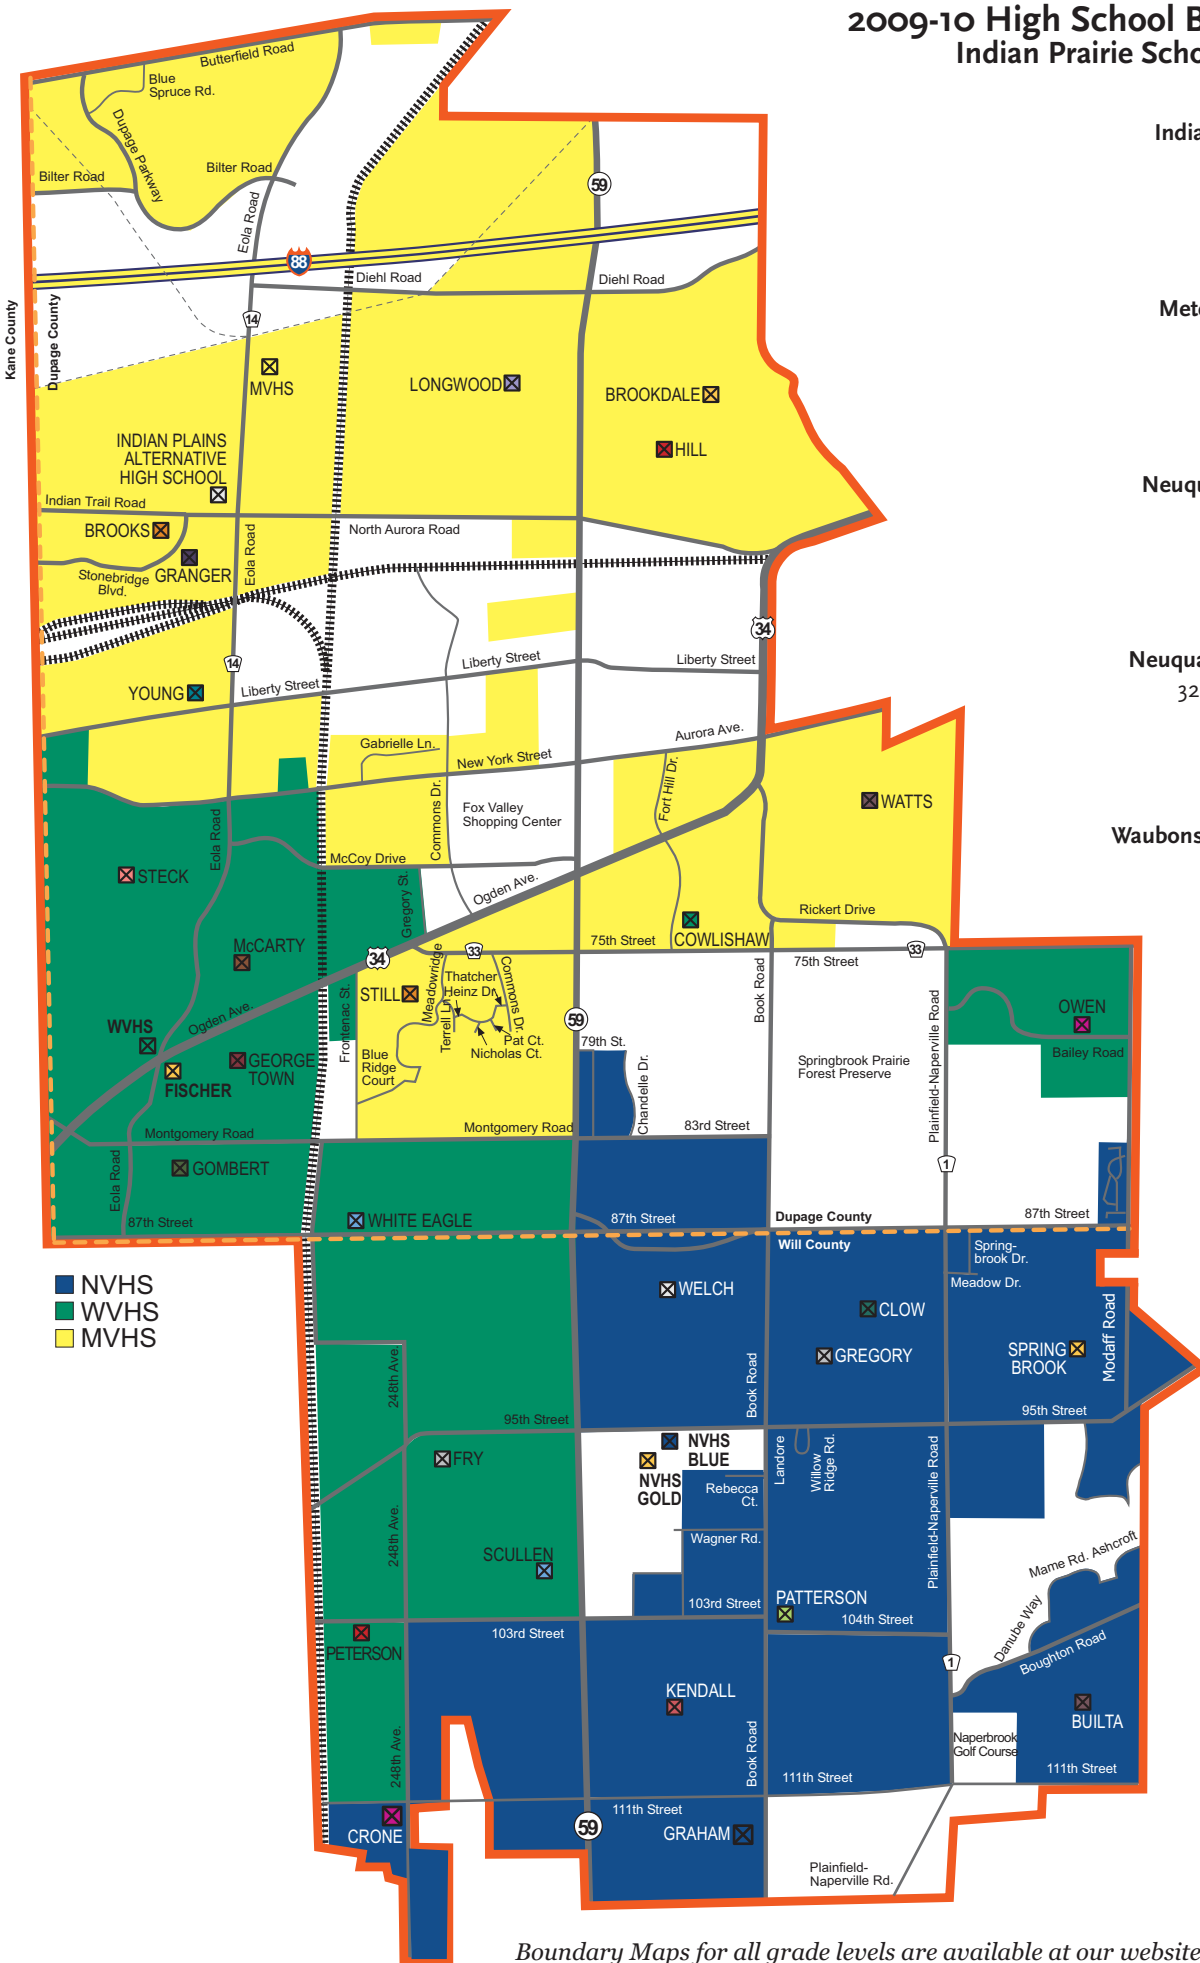

2009-10 High School Boundary Map Indian Prairie School District #204

■ NVHS
■ WVHS
■ MVHS

Indian Plains High School
1322 N. Eola Road
Aurora, IL 60502
630-375-3375
<http://iphs.ipsd.org>

Meteva Valley High School
1801 N. Eola Road
Aurora, IL 60502
630-375-5900
<http://mvhs.ipsd.org>

Neuqua Valley High School
2360 95th Street
Naperville, IL 60564
630-428-6000
<http://nvhs.ipsd.org>

Neuqua Valley Gold Campus
3220 Cedar Glade Drive
Naperville, IL 60564
630-428-6400
<http://nvhs.ipsd.org>

Waubonsie Valley High School
2590 Ogden Avenue
Aurora, IL 60504
630-375-3300
<http://wvhs.ipsd.org>