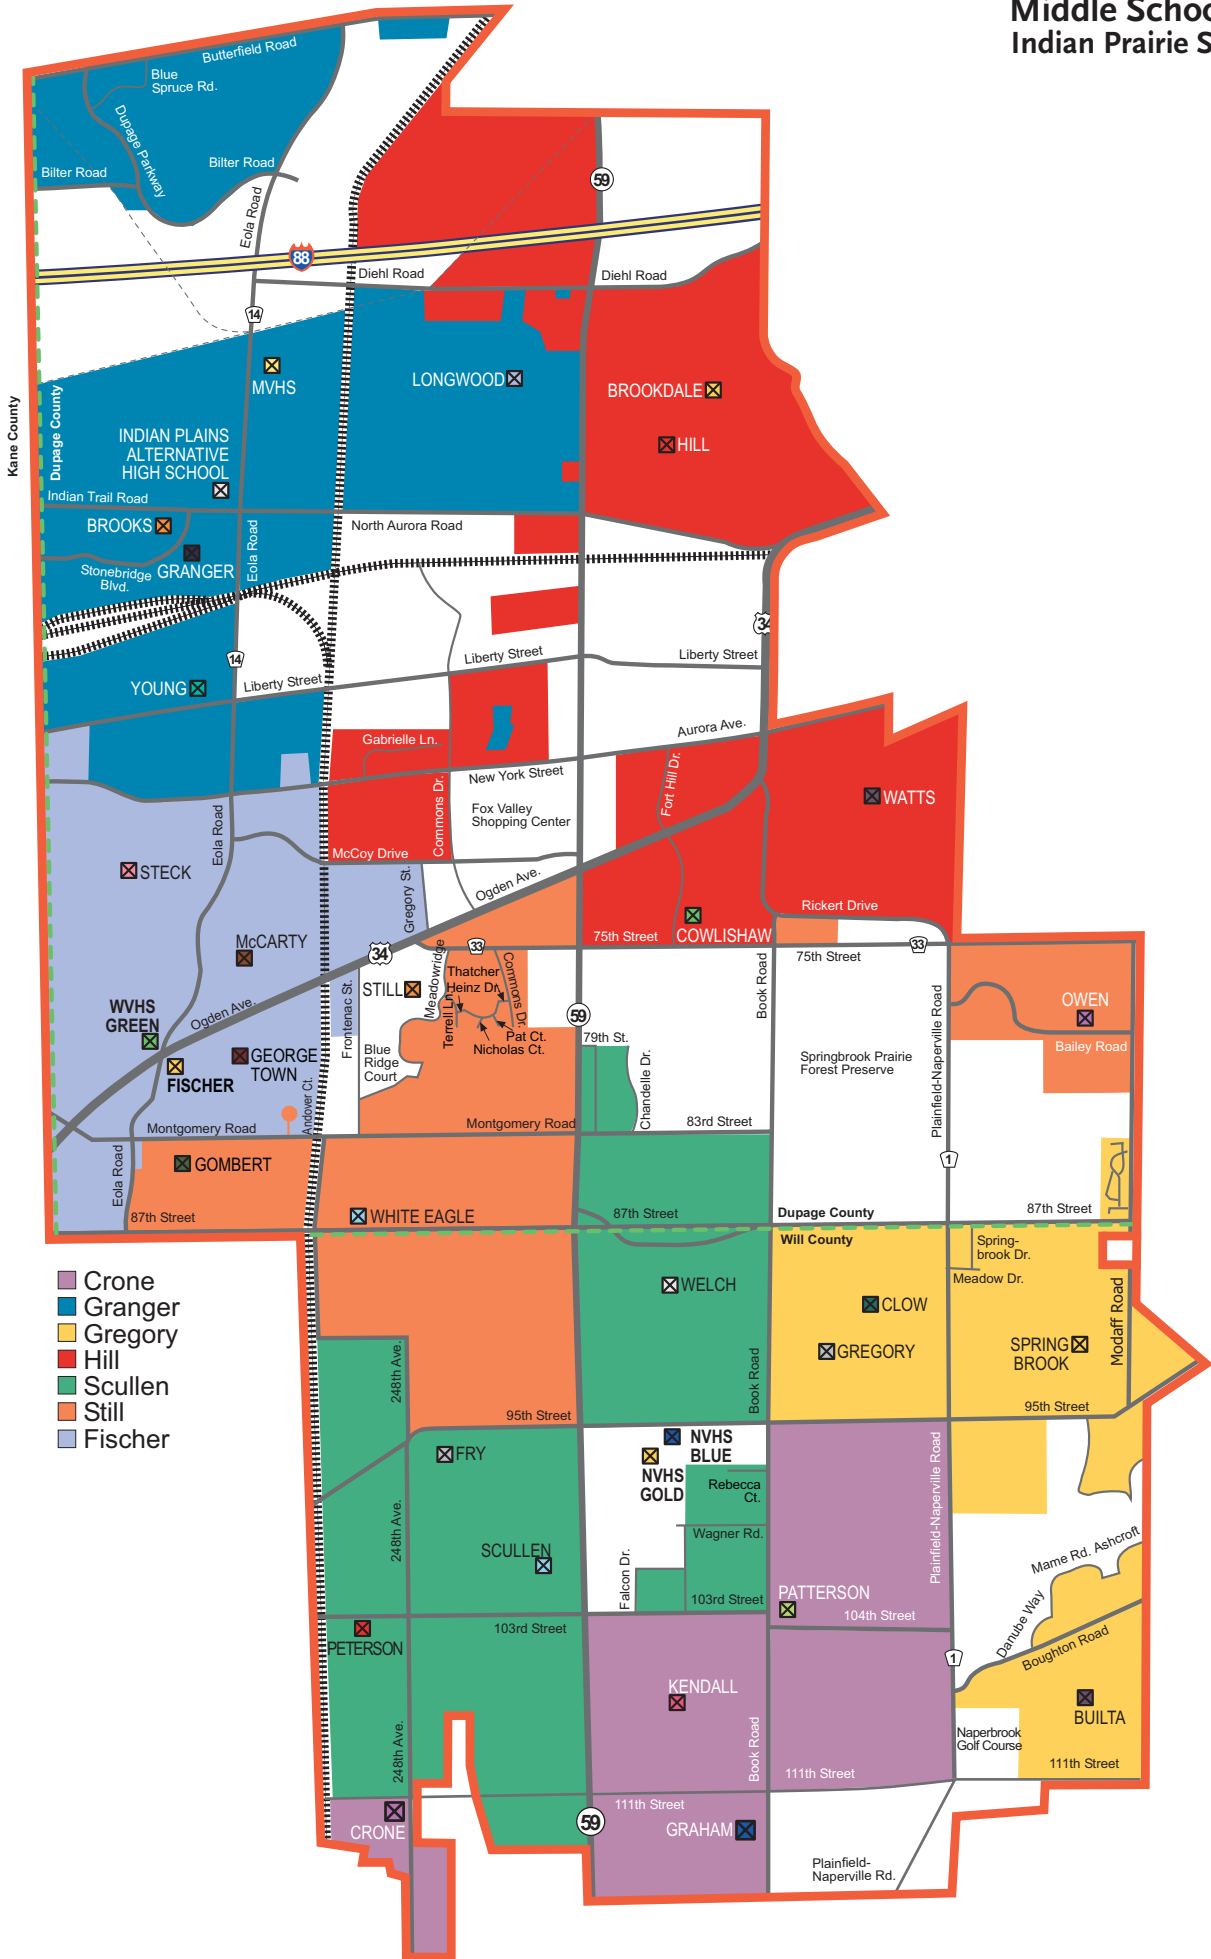

Middle School Boundary Map Indian Prairie School District #204

Crone Middle School
4020 111th Street
Naperville, IL 60564
630-428-5600
<http://crone.ipisd.org>

Granger Middle School
2721 Stonebridge Blvd.
Aurora, IL 60502
630-375-1010
<http://granger.ipisd.org>

Gregory Middle School
2621 Springdale Circle
Naperville, IL 60564
630-428-6300
<http://gregory.ipisd.org>

Hill Middle School
1836 Brookdale Road
Naperville, IL 60563
630-428-6200
<http://hill.ipisd.org>

Scullen Middle School
2815 Mistflower Lane
Naperville, IL 60564
630-428-7000
<http://scullen.ipisd.org>

Still Middle School
787 Meadowridge Drive
Aurora, IL 60504
630-375-3900
<http://still.ipisd.org>

Fischer Middle School
1305 Long Grove Drive
Aurora, IL 60504
630-375-3100
<http://fischer.ipisd.org>

- Crone
- Granger
- Gregory
- Hill
- Scullen
- Still
- Fischer