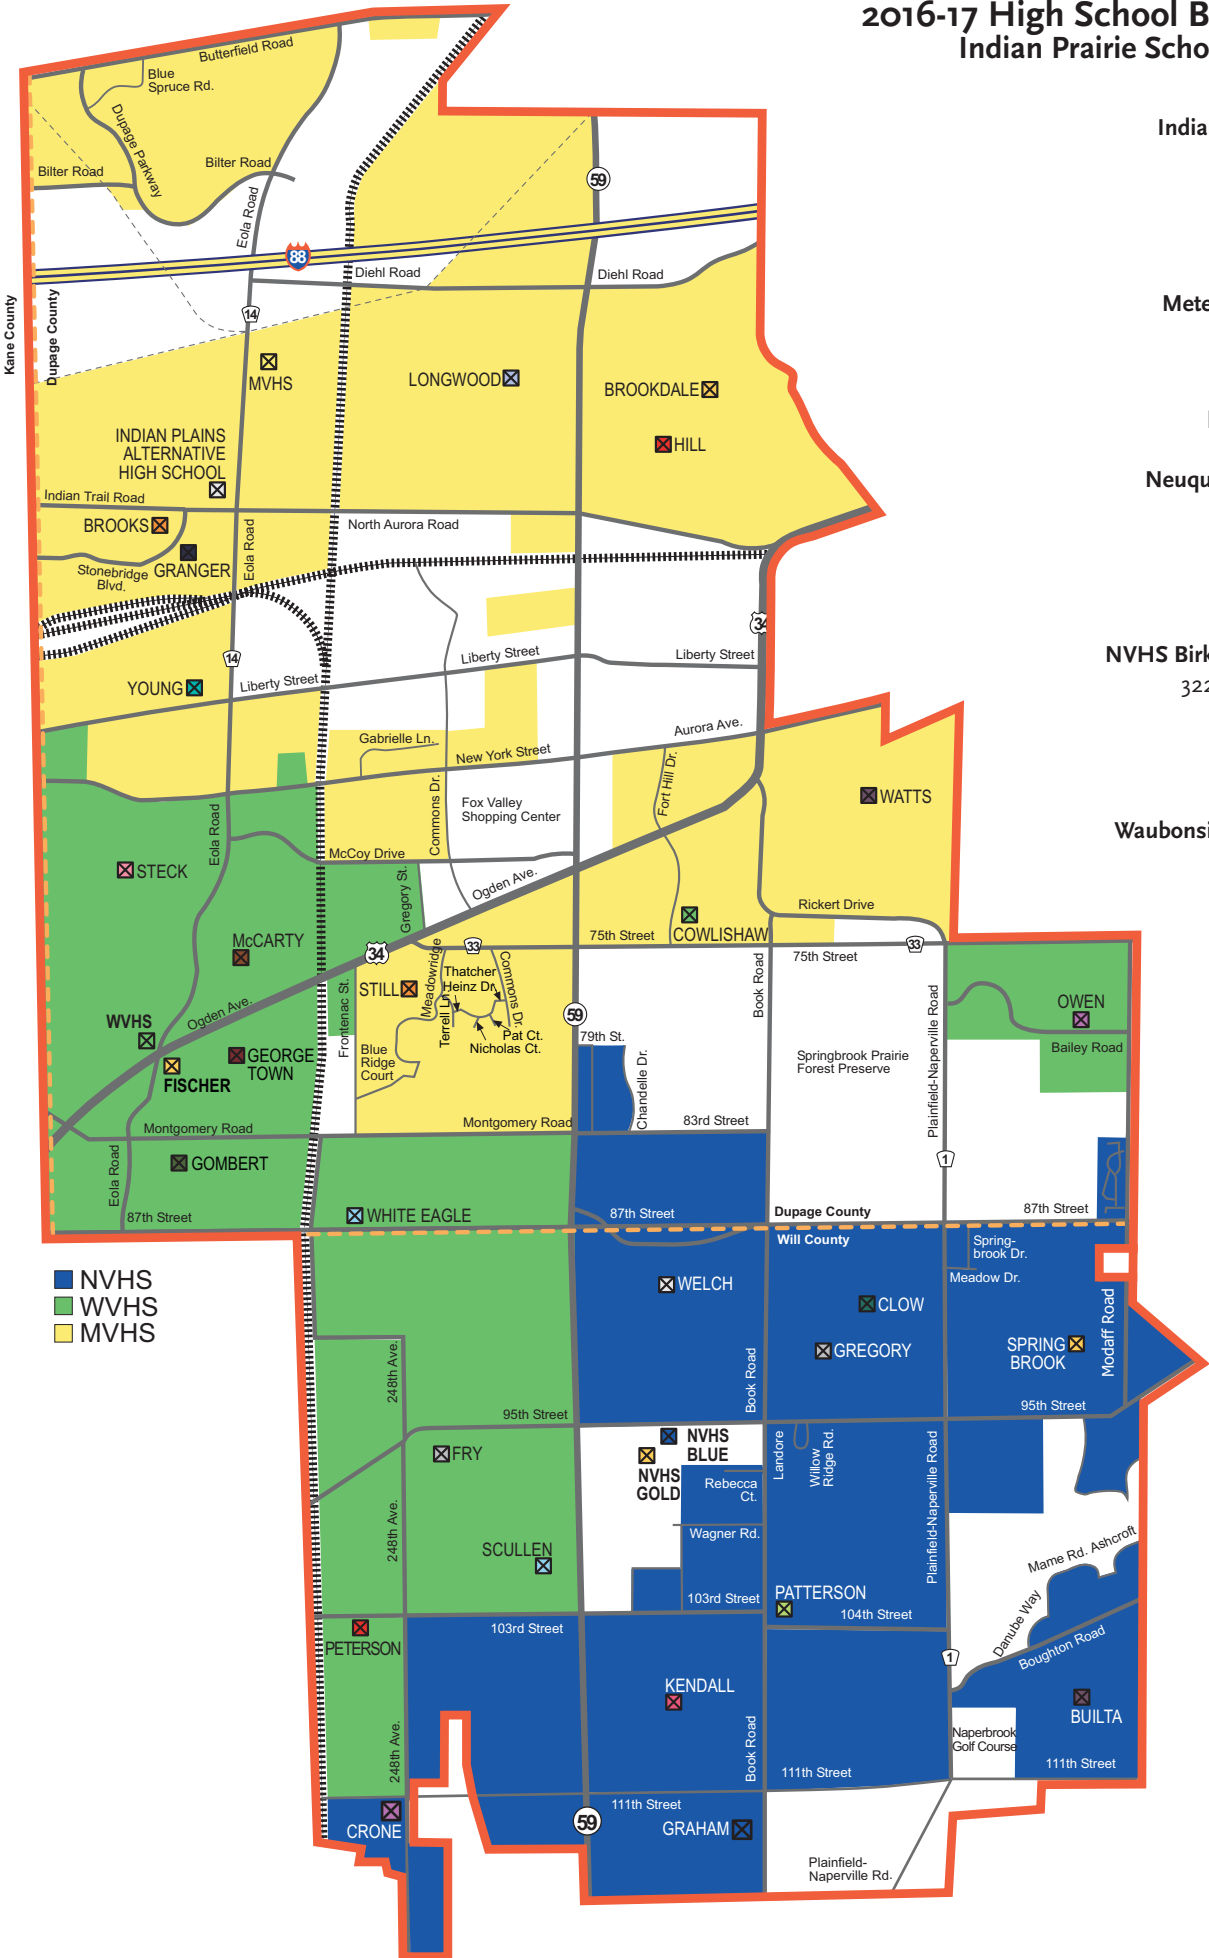

2016-17 Elementary School Boundary Map

Indian Prairie School District #204

Brookdale Elementary School
 1200 Redfield Road
 Naperville, IL 60563
 630-428-6800
<http://brookdale.ipisd.org>

Brooks Elementary School
 2700 Stonebridge Boulevard
 Aurora, IL 60502
 630-375-3200
<http://brooks.ipisd.org>

■ NVHS
■ WVHS
■ MVHS