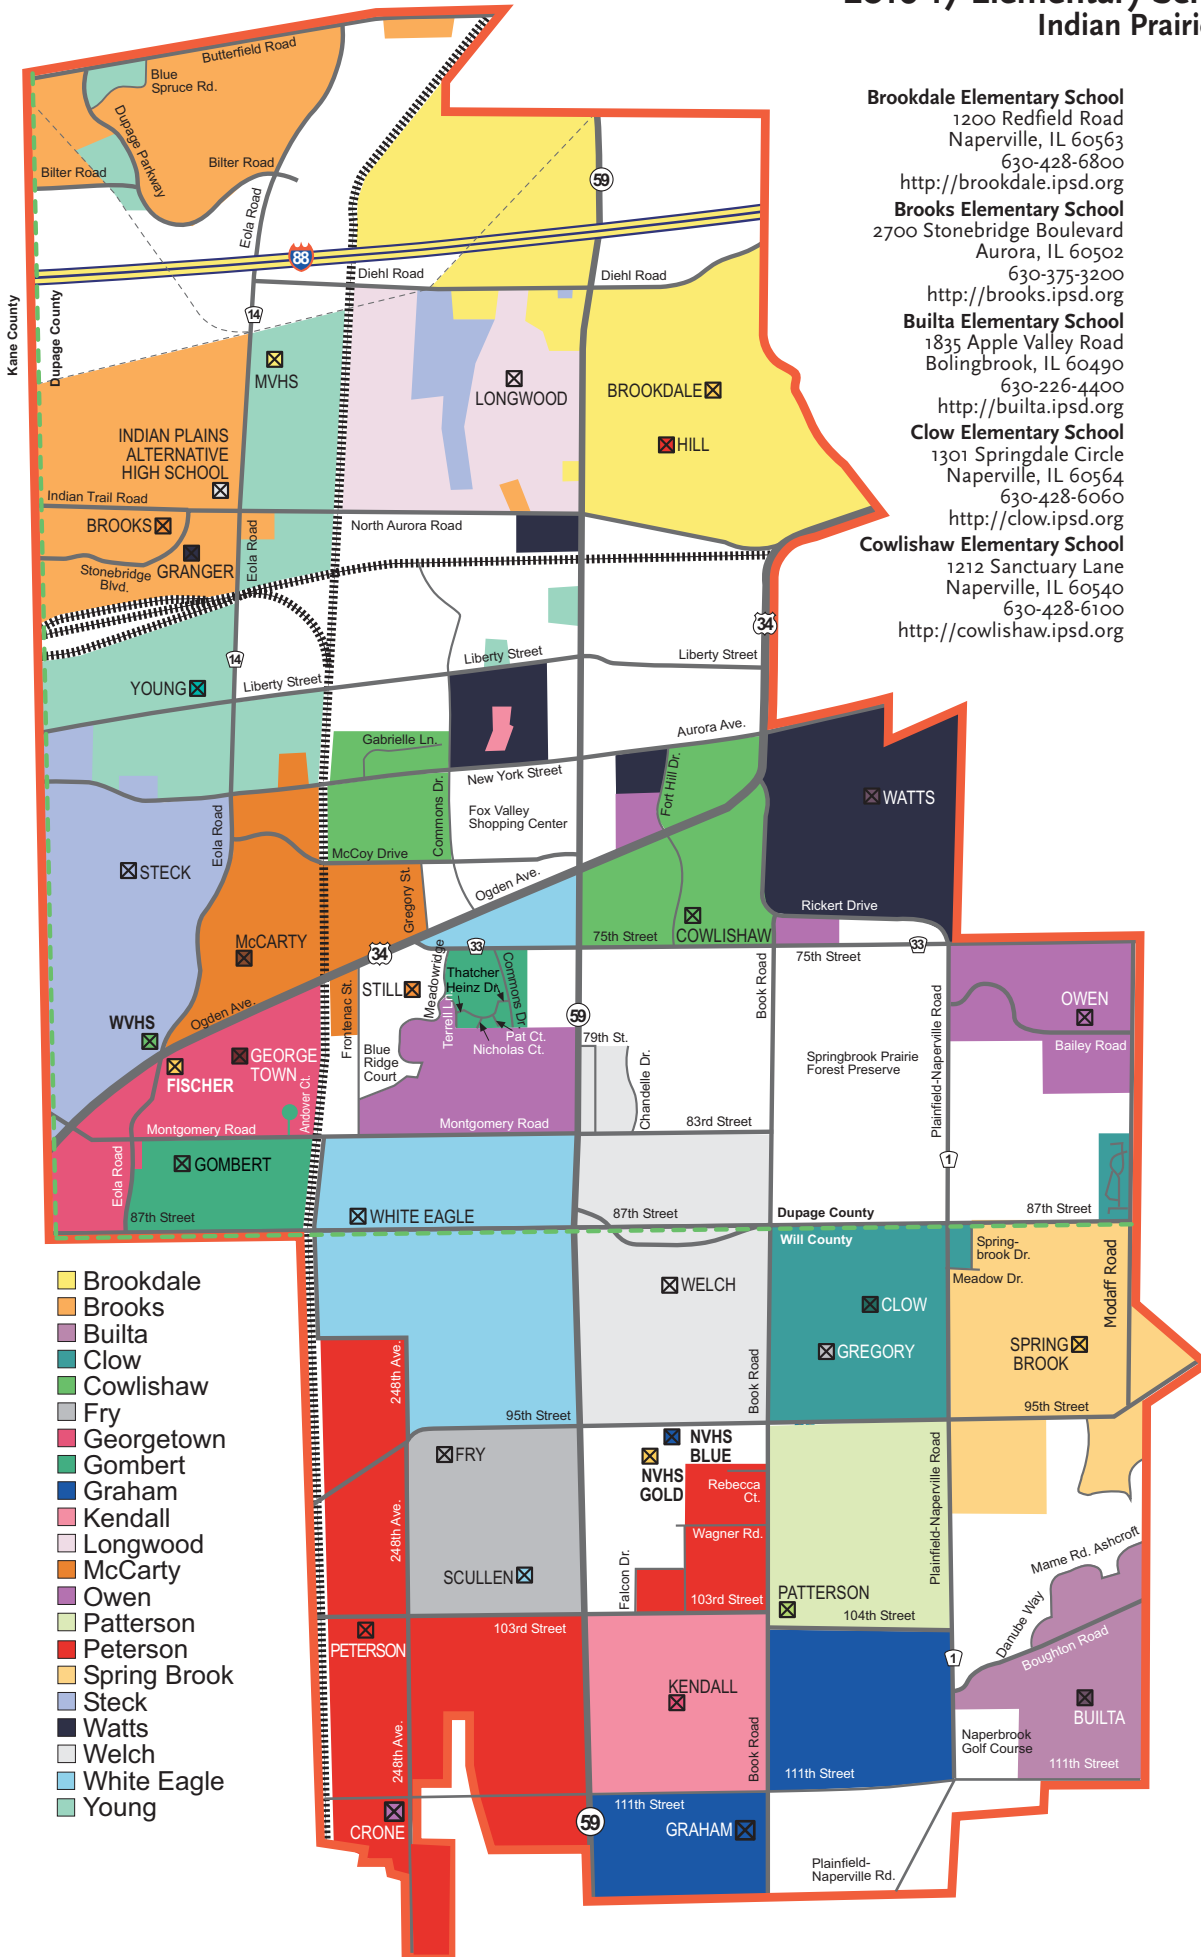

2016-17 Elementary School Boundary Map

Indian Prairie School District #204

Brookdale Elementary School
 1200 Redfield Road
 Naperville, IL 60563
 630-428-6800
<http://brookdale.ipisd.org>

Brooks Elementary School
 2700 Stonebridge Boulevard
 Aurora, IL 60502
 630-375-3200
<http://brooks.ipisd.org>