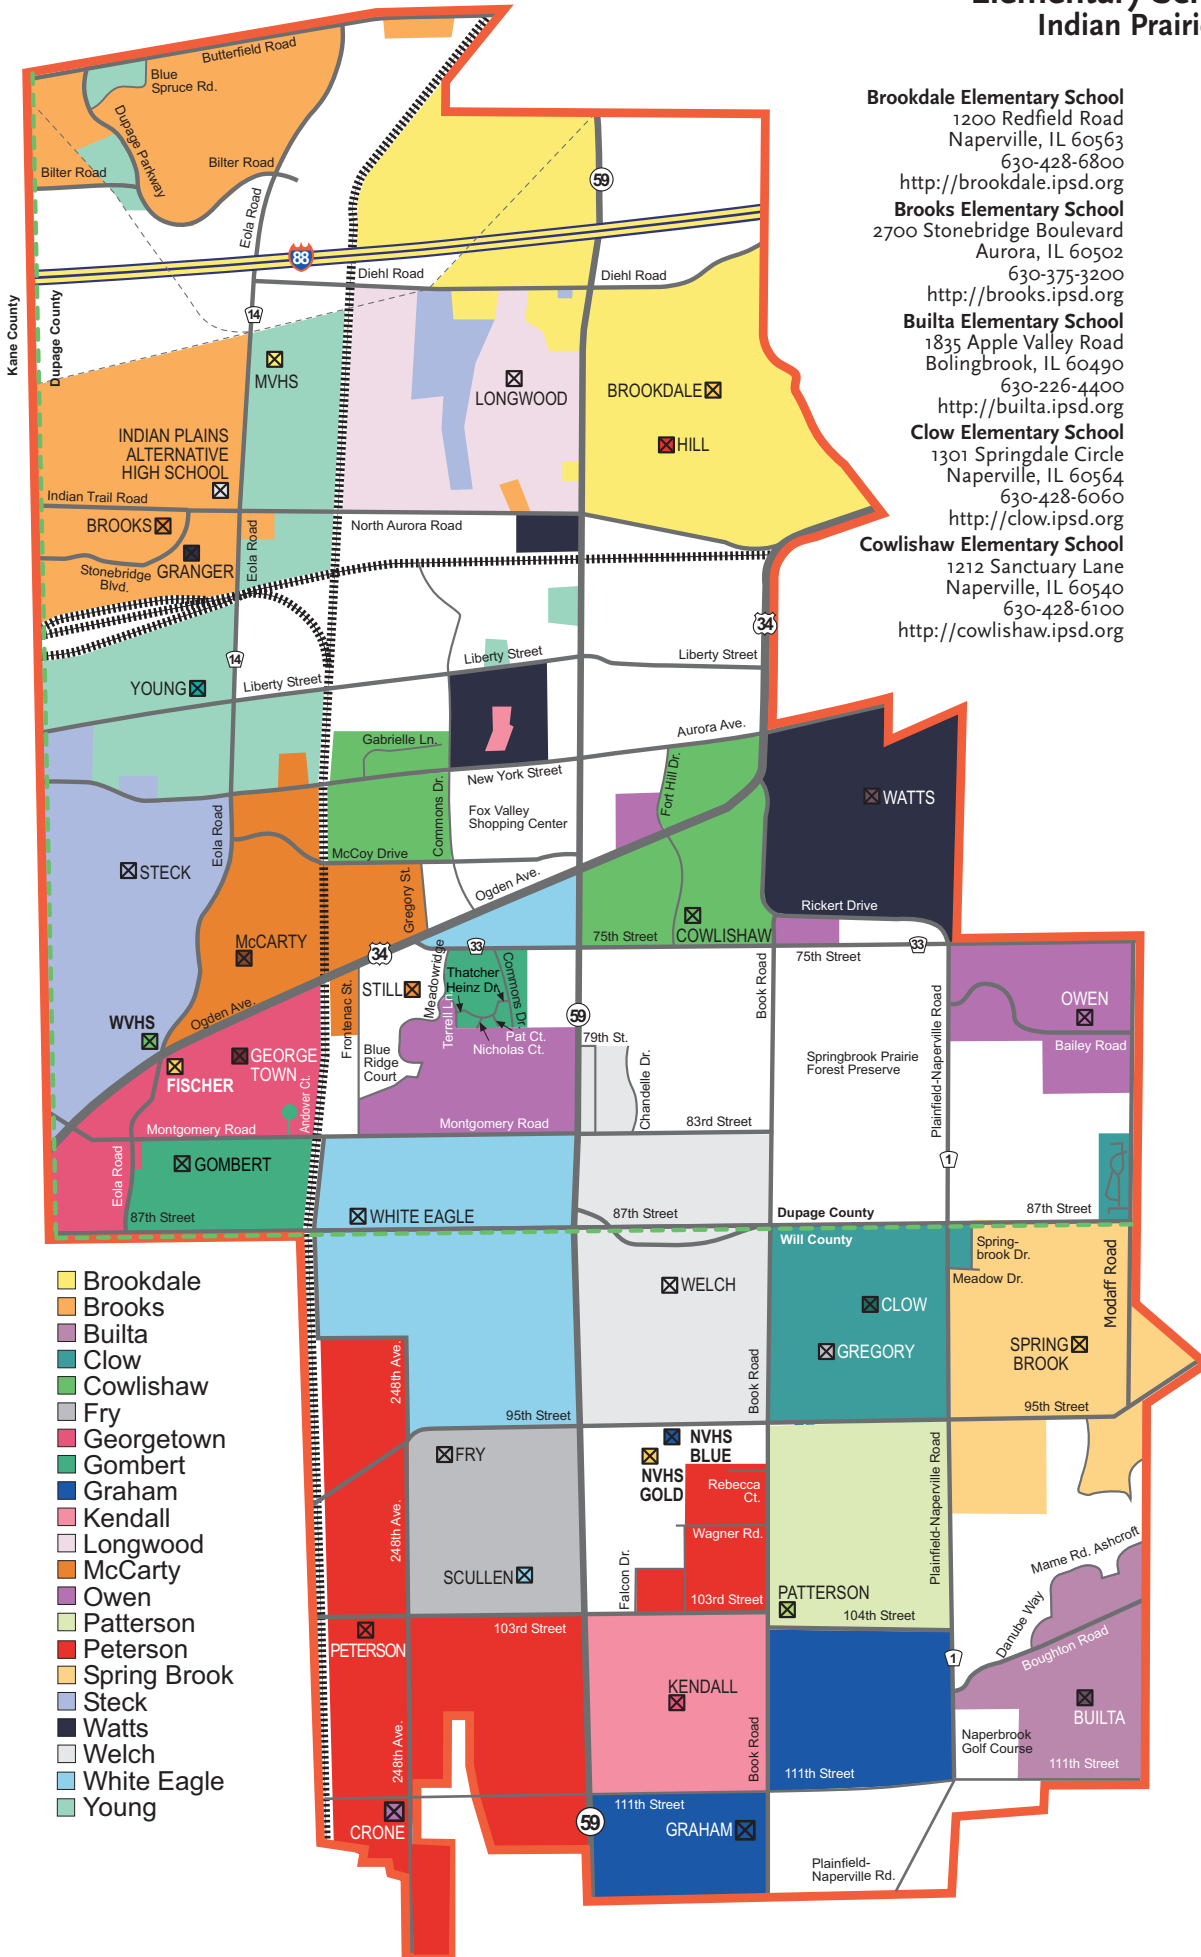

Elementary School Boundary Map Indian Prairie School District #204

Brookdale Elementary School
1200 Redfield Road
Naperville, IL 60563
630-428-6800
<http://brookdale.ipisd.org>

Brooks Elementary School
2700 Stonebridge Boulevard
Aurora, IL 60502
630-375-3200
<http://brooks.ipisd.org>