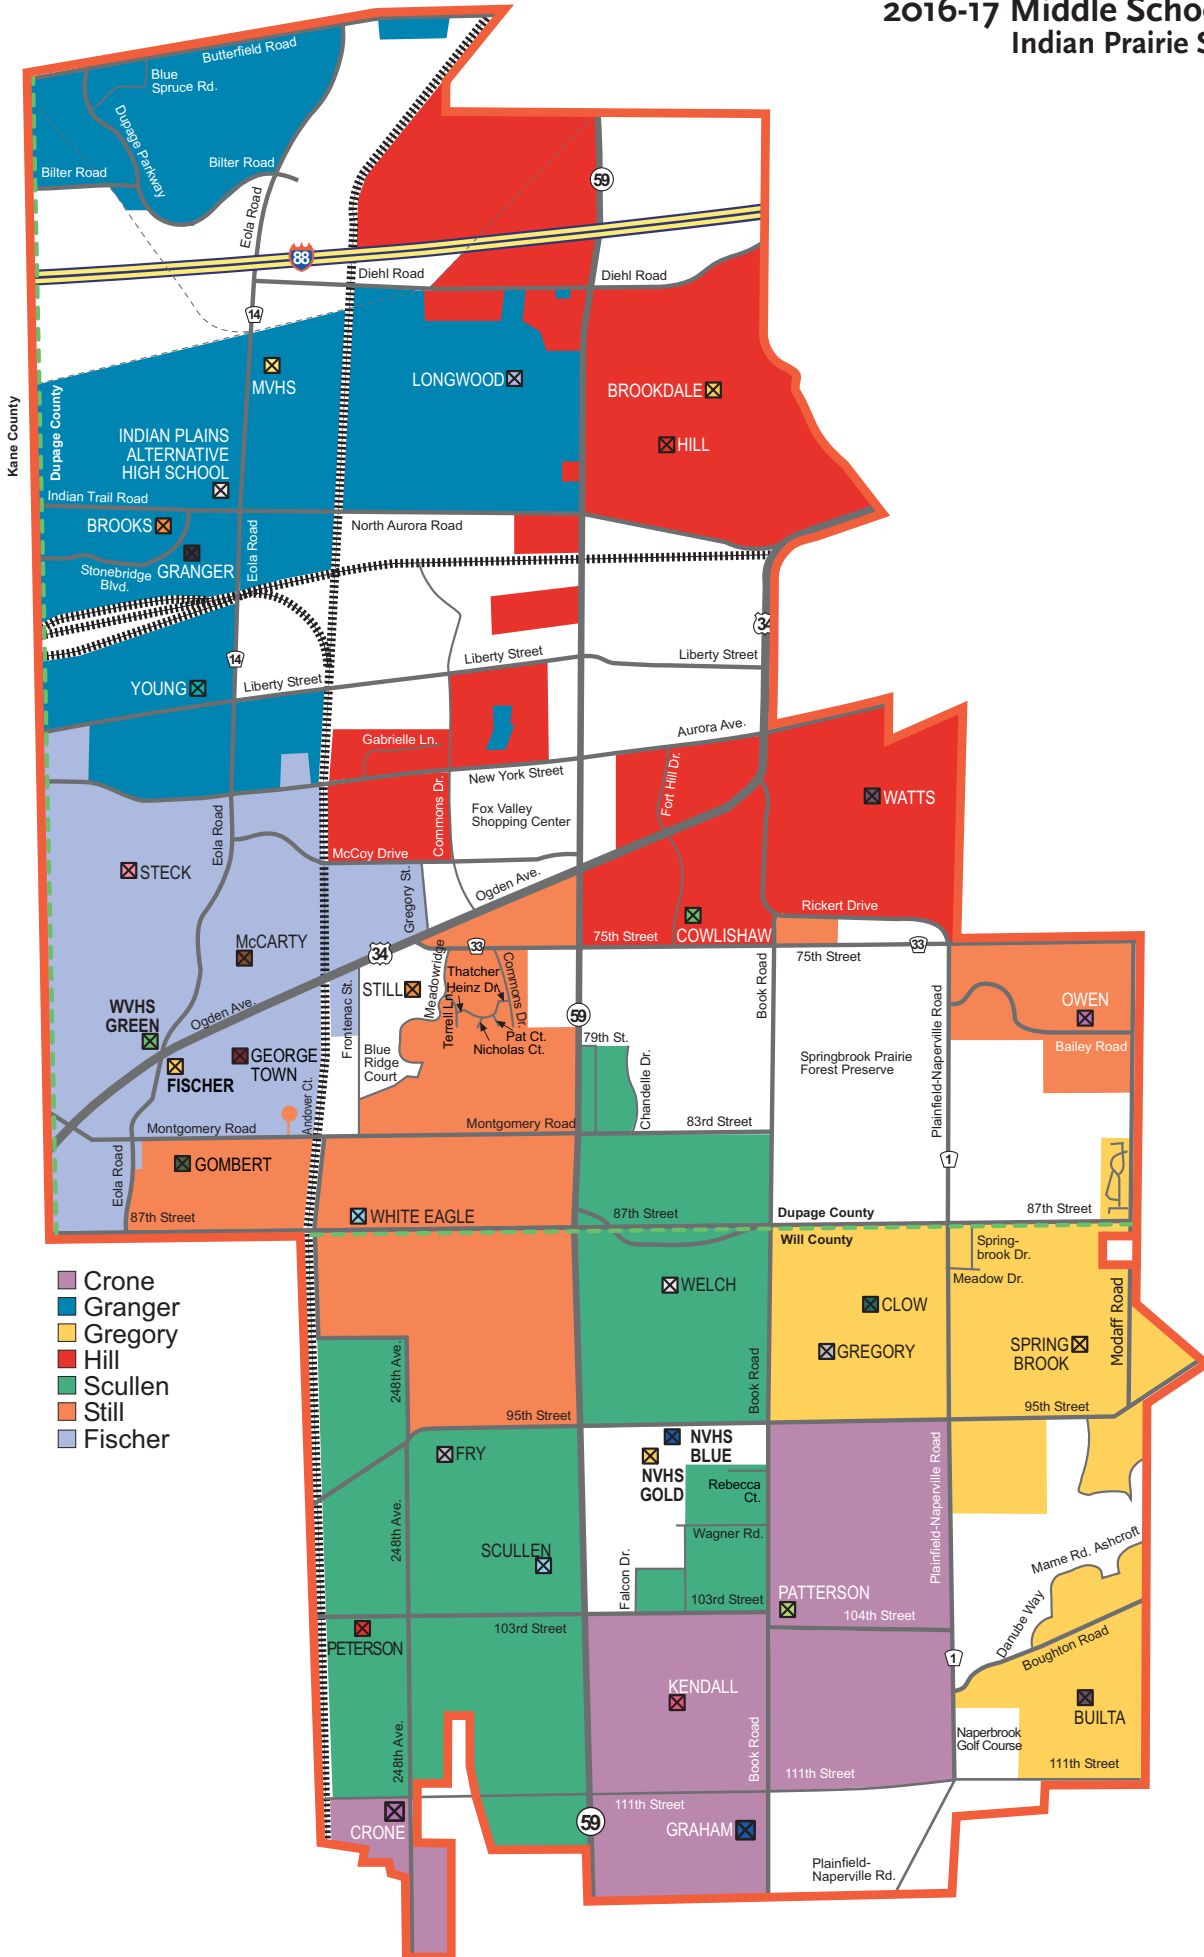

2016-17 Middle School Boundary Map Indian Prairie School District #204

Crone Middle School
4020 111th Street
Naperville, IL 60564
630-428-5600
<http://crone.ipisd.org>

Granger Middle School
2721 Stonebridge Blvd.
Aurora, IL 60502
630-375-1010
<http://granger.ipisd.org>

Gregory Middle School
2621 Springdale Circle
Naperville, IL 60564
630-428-6300
<http://gregory.ipisd.org>

Hill Middle School
1836 Brookdale Road
Naperville, IL 60563
630-428-6200
<http://hill.ipisd.org>

Scullen Middle School
2815 Mistflower Lane
Naperville, IL 60564
630-428-7000
<http://scullen.ipisd.org>

Still Middle School
787 Meadowridge Drive
Aurora, IL 60504
630-375-3900
<http://still.ipisd.org>

Fischer Middle School
1305 Long Grove Drive
Aurora, IL 60504
630-375-3100
<http://fischer.ipisd.org>

- Crone
- Granger
- Gregory
- Hill
- Scullen
- Still
- Fischer