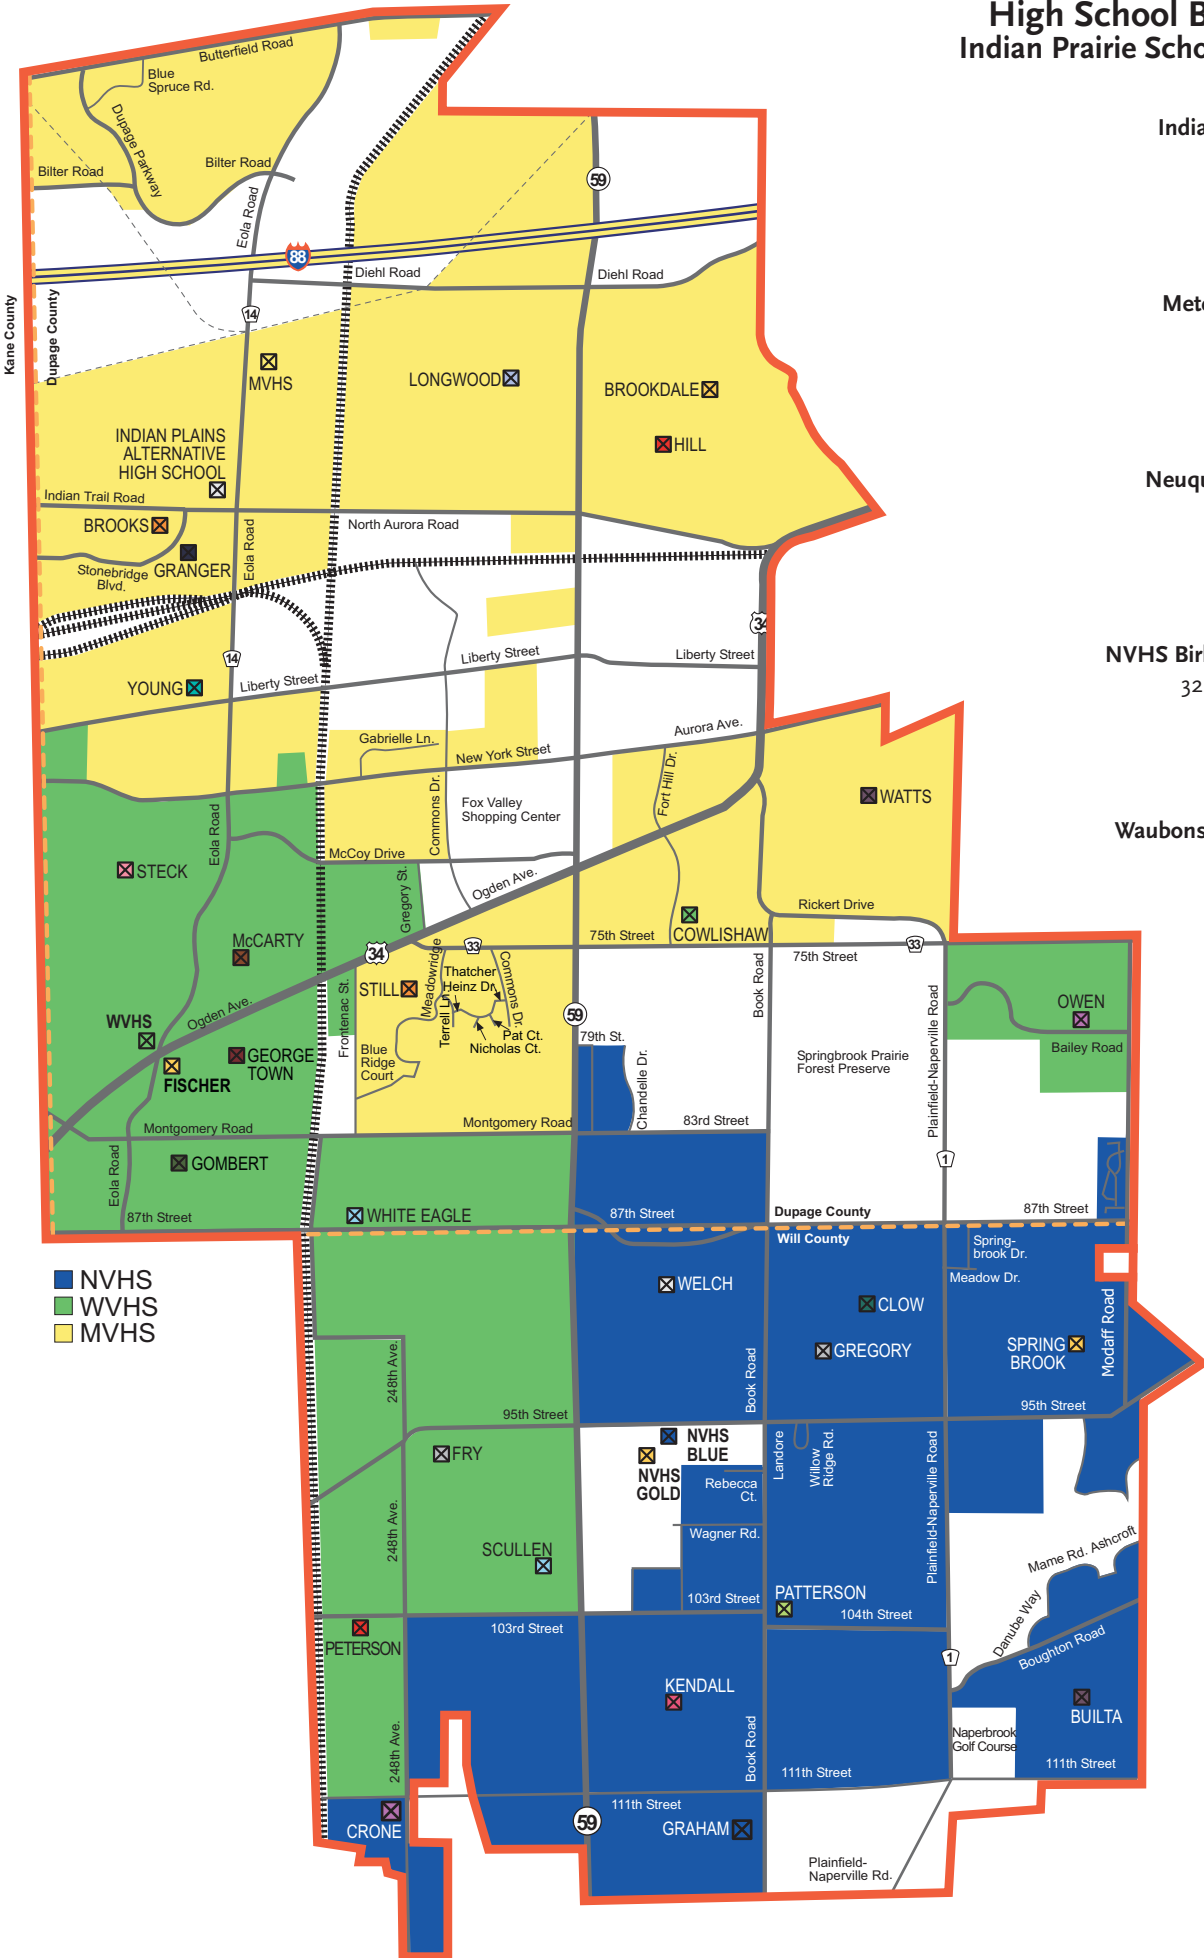

Elementary School Boundary Map Indian Prairie School District #204

Brookdale Elementary School
1200 Redfield Road
Naperville, IL 60563
630-428-6800
<http://brookdale.ipisd.org>

Brooks Elementary School
2700 Stonebridge Boulevard
Aurora, IL 60502
630-375-3200
<http://brooks.ipisd.org>

■ NVHS
■ WVHS
■ MVHS