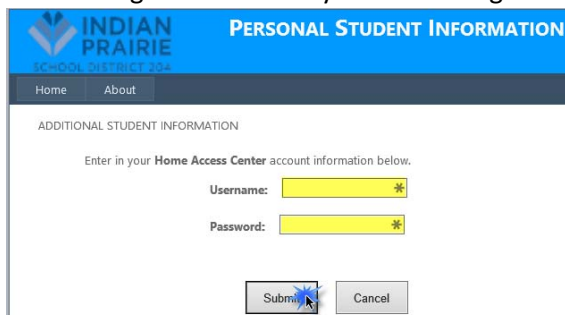

4. You will be redirected to a secure page and prompted to re-enter your HAC login credentials for security purposes. Use the same login information you used to log into Home Access Center.

5. You will be presented with your *ID, Network/Google ID & Password, Locker & Locker combo.*