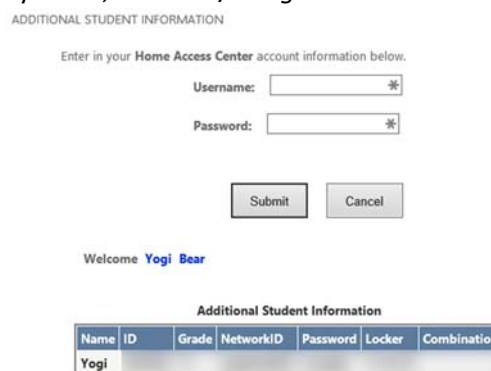

Home Access Center: Additional Student Information

A secure link is provided to find your/your student's ID#, Network/Google ID, Network/Google password, Locker and Locker combination. Please follow the steps below to access this information. If you have any questions please contact your school directly.

1. Login to <https://homeaccess.ipsd.org> using your Home Access Center (HAC) credentials.
2. From the **Home** page, click the *School Links* tab.

3. Follow the Additional Student Information link.

4. You will be redirected to a secure page and prompted to re-enter your HAC login credentials for security purposes. Use the same login information you used to log into Home Access Center.

5. You will be presented with your *ID, Network/Google ID & Password, Locker & Locker combo.*

****If you are a parent/guardian, you will see all of your children's information listed.****