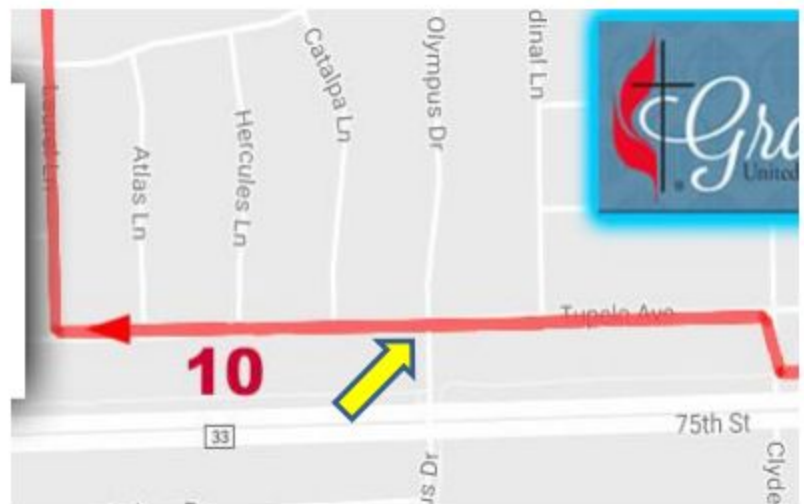

Spirit Squad: Healthy Driven Naperville Half Marathon Information

Come out and support Gregory Team IPEF as they run the Healthy Driven Half Marathon Sunday, October 21!!!

Our Spirit Squad will meet at mile 9.9 of the course.

LOCATION: Tupelo Dr./Olympus Dr.
Intersection – Naperville

APPROXIMATE MILE: 9.9

Expect First Runner at: 7:54 AM

Special Instructions:

We recommend coming to the race course from 75th to Olympus Dr. and parking on the south side at Lincoln Jr. High School. You will need to walk to the crosswalk at 75th and Olympus and walk one block to Tupelo Ave. Please be respectful of the neighborhood since it will be early on a Sunday morning. Consult the full race map as course access is restricted.