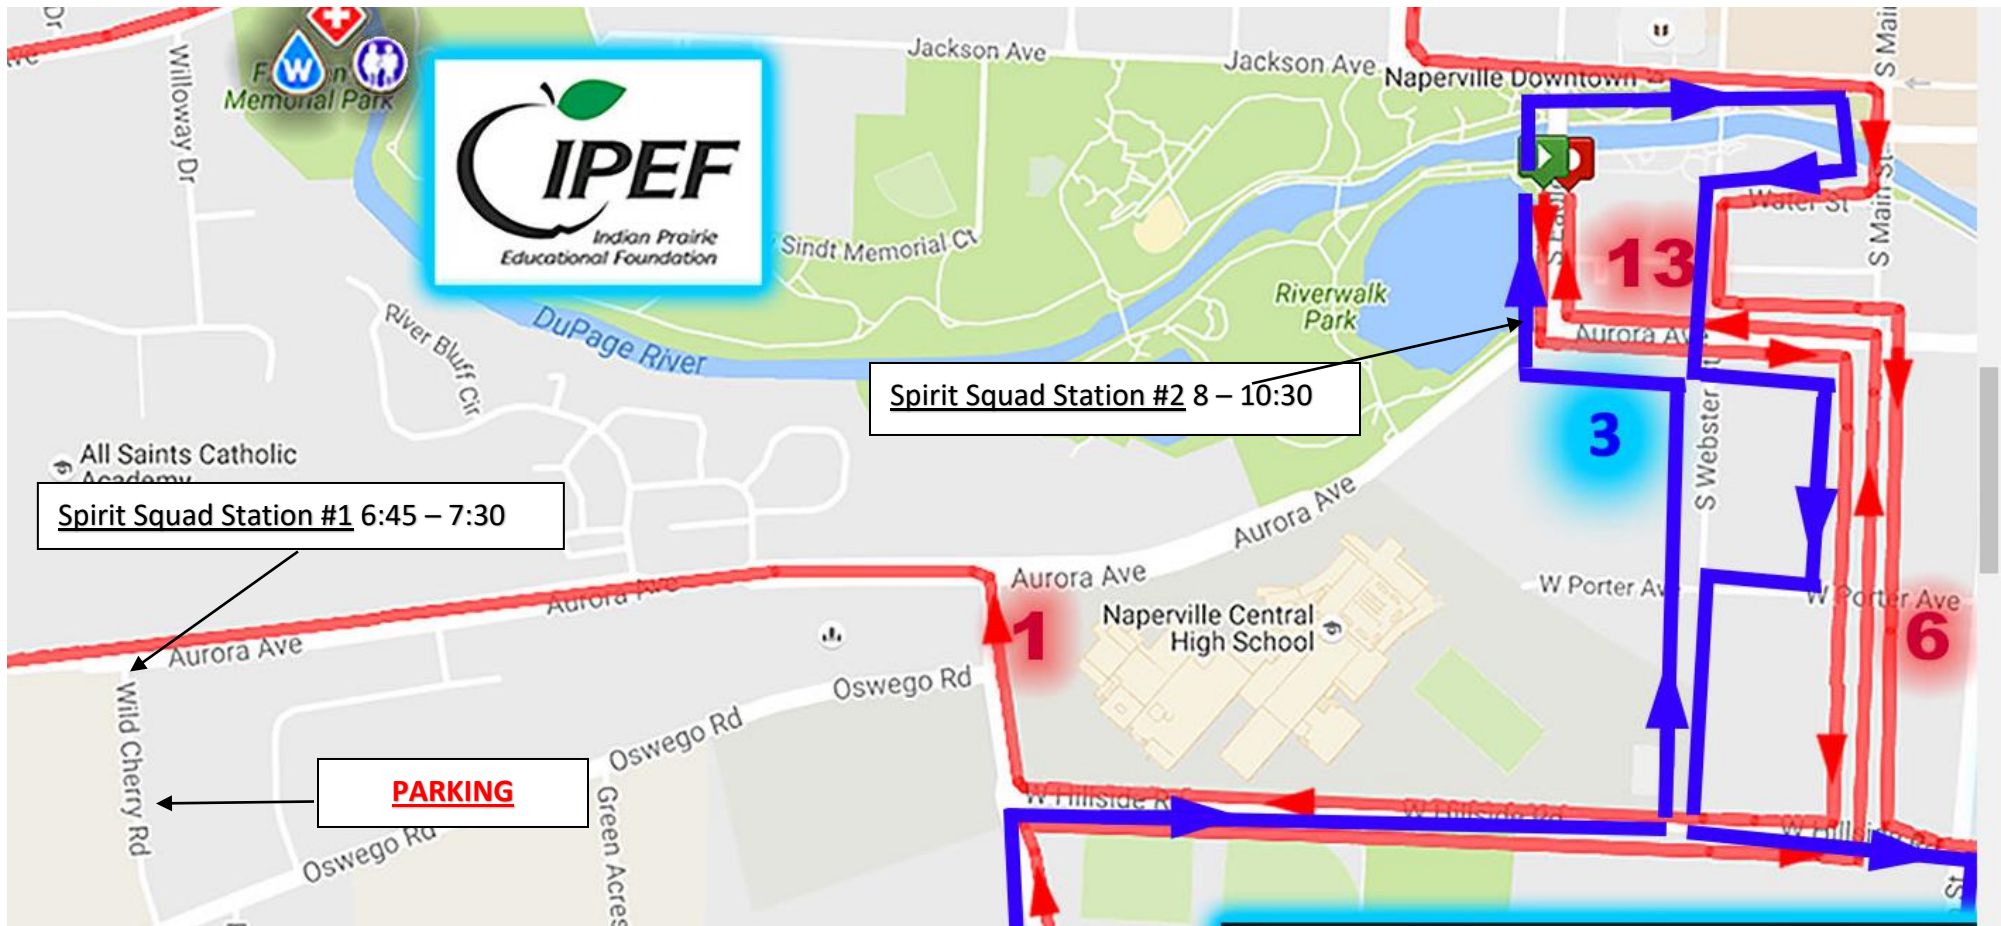

MUSTANG PRIDE SPIRIT SQUAD MAP

Spirit Squad Station #1 6:45 – 7:30

Spirit Squad Station #2 8 – 10:30

PARKING

You can park on Wild Cherry between Oswego Road and Aurora Ave. After the first group of runners has past our mark (mile 1.3), our group will collect and walk down Aurora Ave towards Eagle Street. Hopefully we will reach the corner of Eagle and Aurora in time to cheer for runners as they are returning for the finish of the race. There will be a McCarty staff person at this point until the last of the runners have finished.