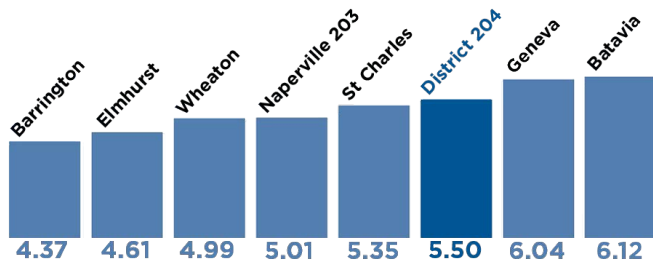

TOTAL TAX RATE