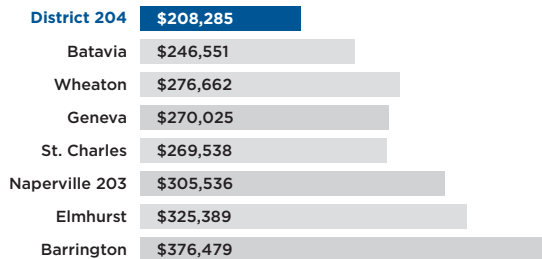

EQUALIZED ASSESSED VALUATION PER PUPIL