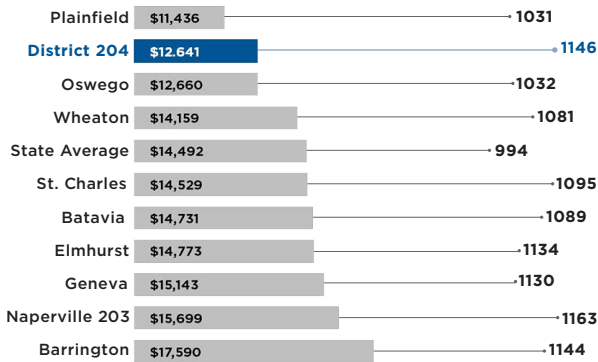

OPERATING EXPENSE PER PUPIL VS. COMBINED SAT SCORE