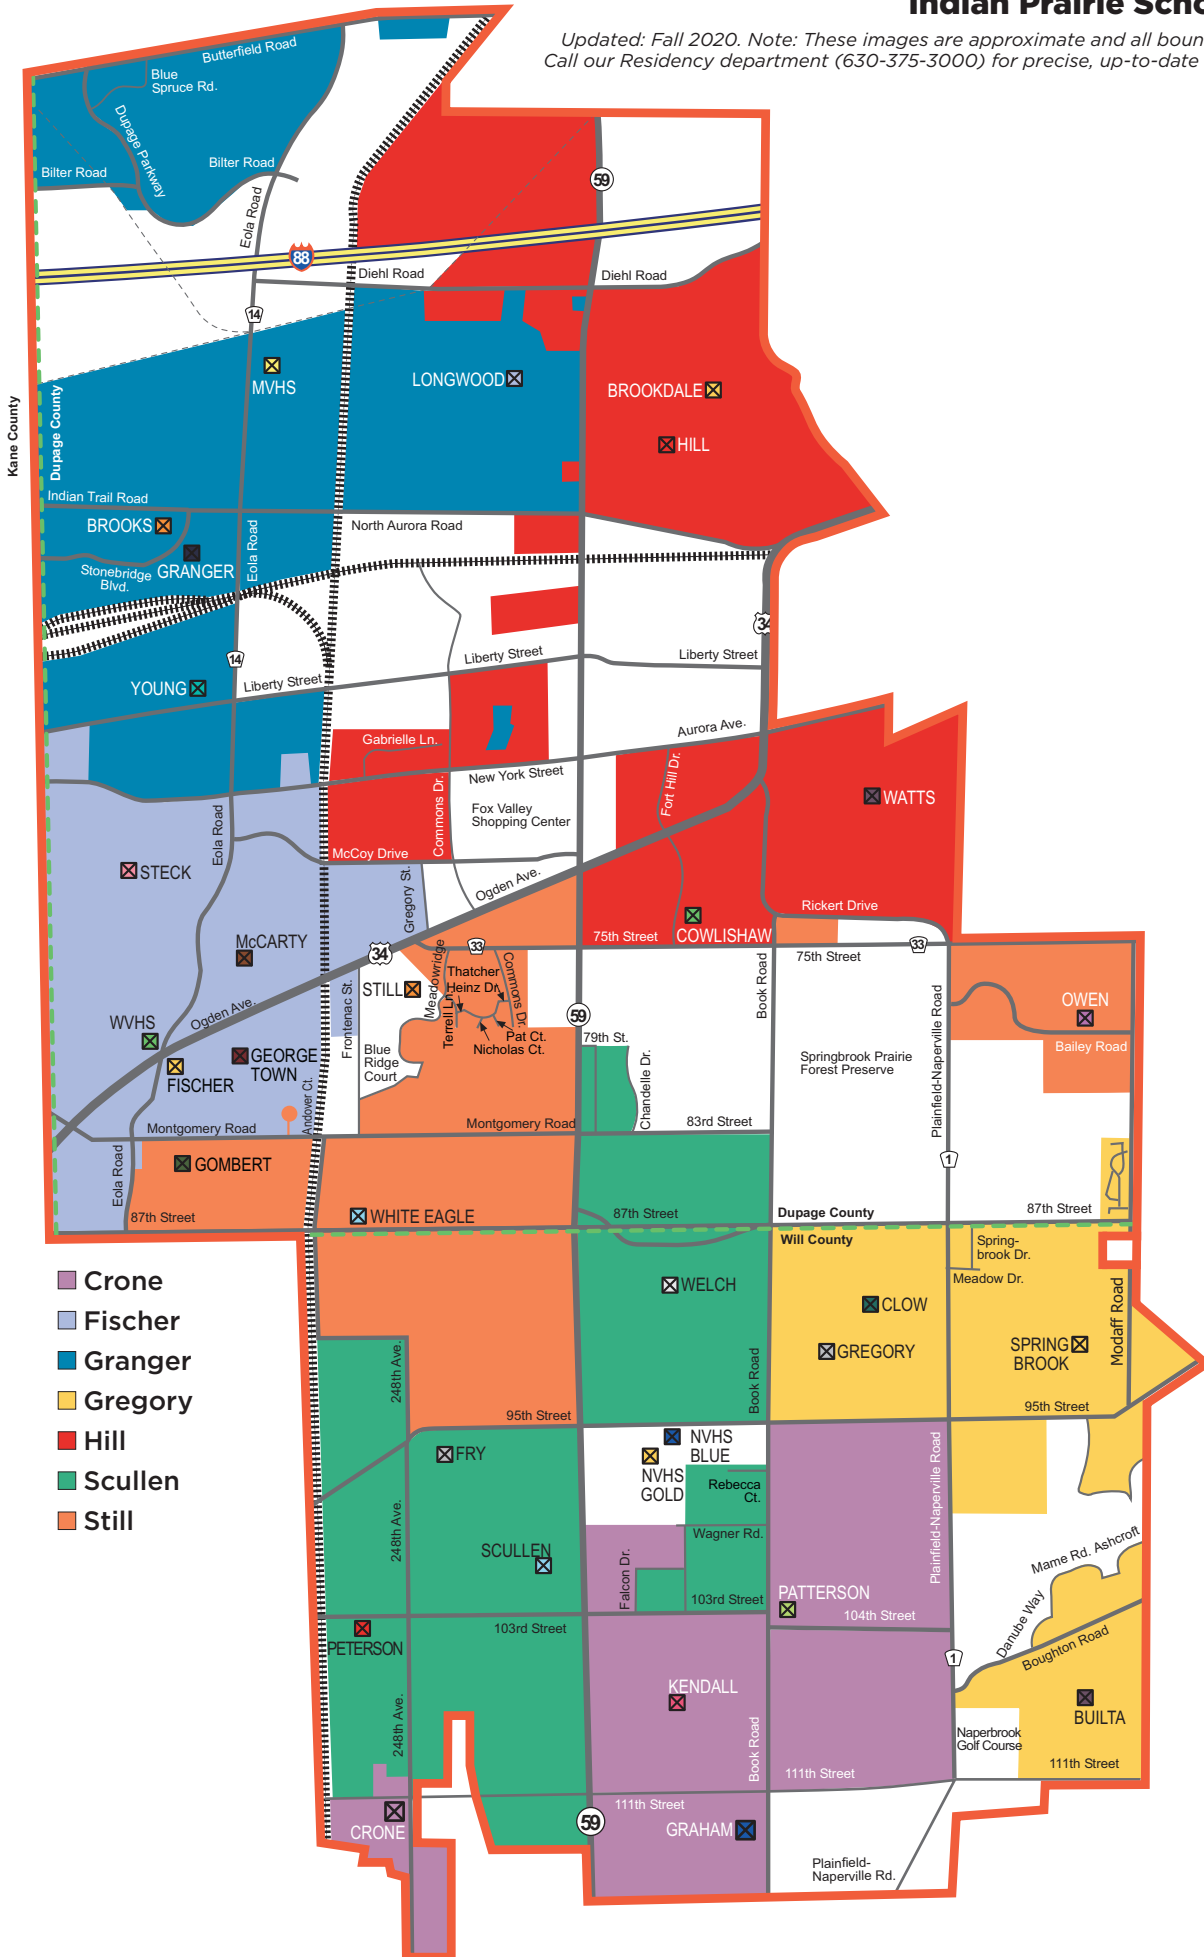

Middle School Boundary Map Indian Prairie School District #204

Updated: Fall 2020. Note: These images are approximate and all boundaries are subject to change. Call our Residency department (630-375-3000) for precise, up-to-date information on your address.

- Crone
- Fischer
- Granger
- Gregory
- Hill
- Scullen
- Still

Crone Middle School
4020 111th Street
Naperville, IL 60564
630-428-5600
<http://crone.ipisd.org>

Granger Middle School
2721 Stonebridge Blvd.
Aurora, IL 60502
630-375-1010
<http://granger.ipisd.org>

Gregory Middle School
2621 Springdale Circle
Naperville, IL 60564
630-428-6300
<http://gregory.ipisd.org>

Hill Middle School
1836 Brookdale Road
Naperville, IL 60563
630-428-6200
<http://hill.ipisd.org>

Scullen Middle School
2815 Mistflower Lane
Naperville, IL 60564
630-428-7000
<http://scullen.ipisd.org>

Still Middle School
787 Meadowridge Drive
Aurora, IL 60504
630-375-3900
<http://still.ipisd.org>

Fischer Middle School
1305 Long Grove Drive
Aurora, IL 60504
630-375-3100
<http://fischer.ipisd.org>