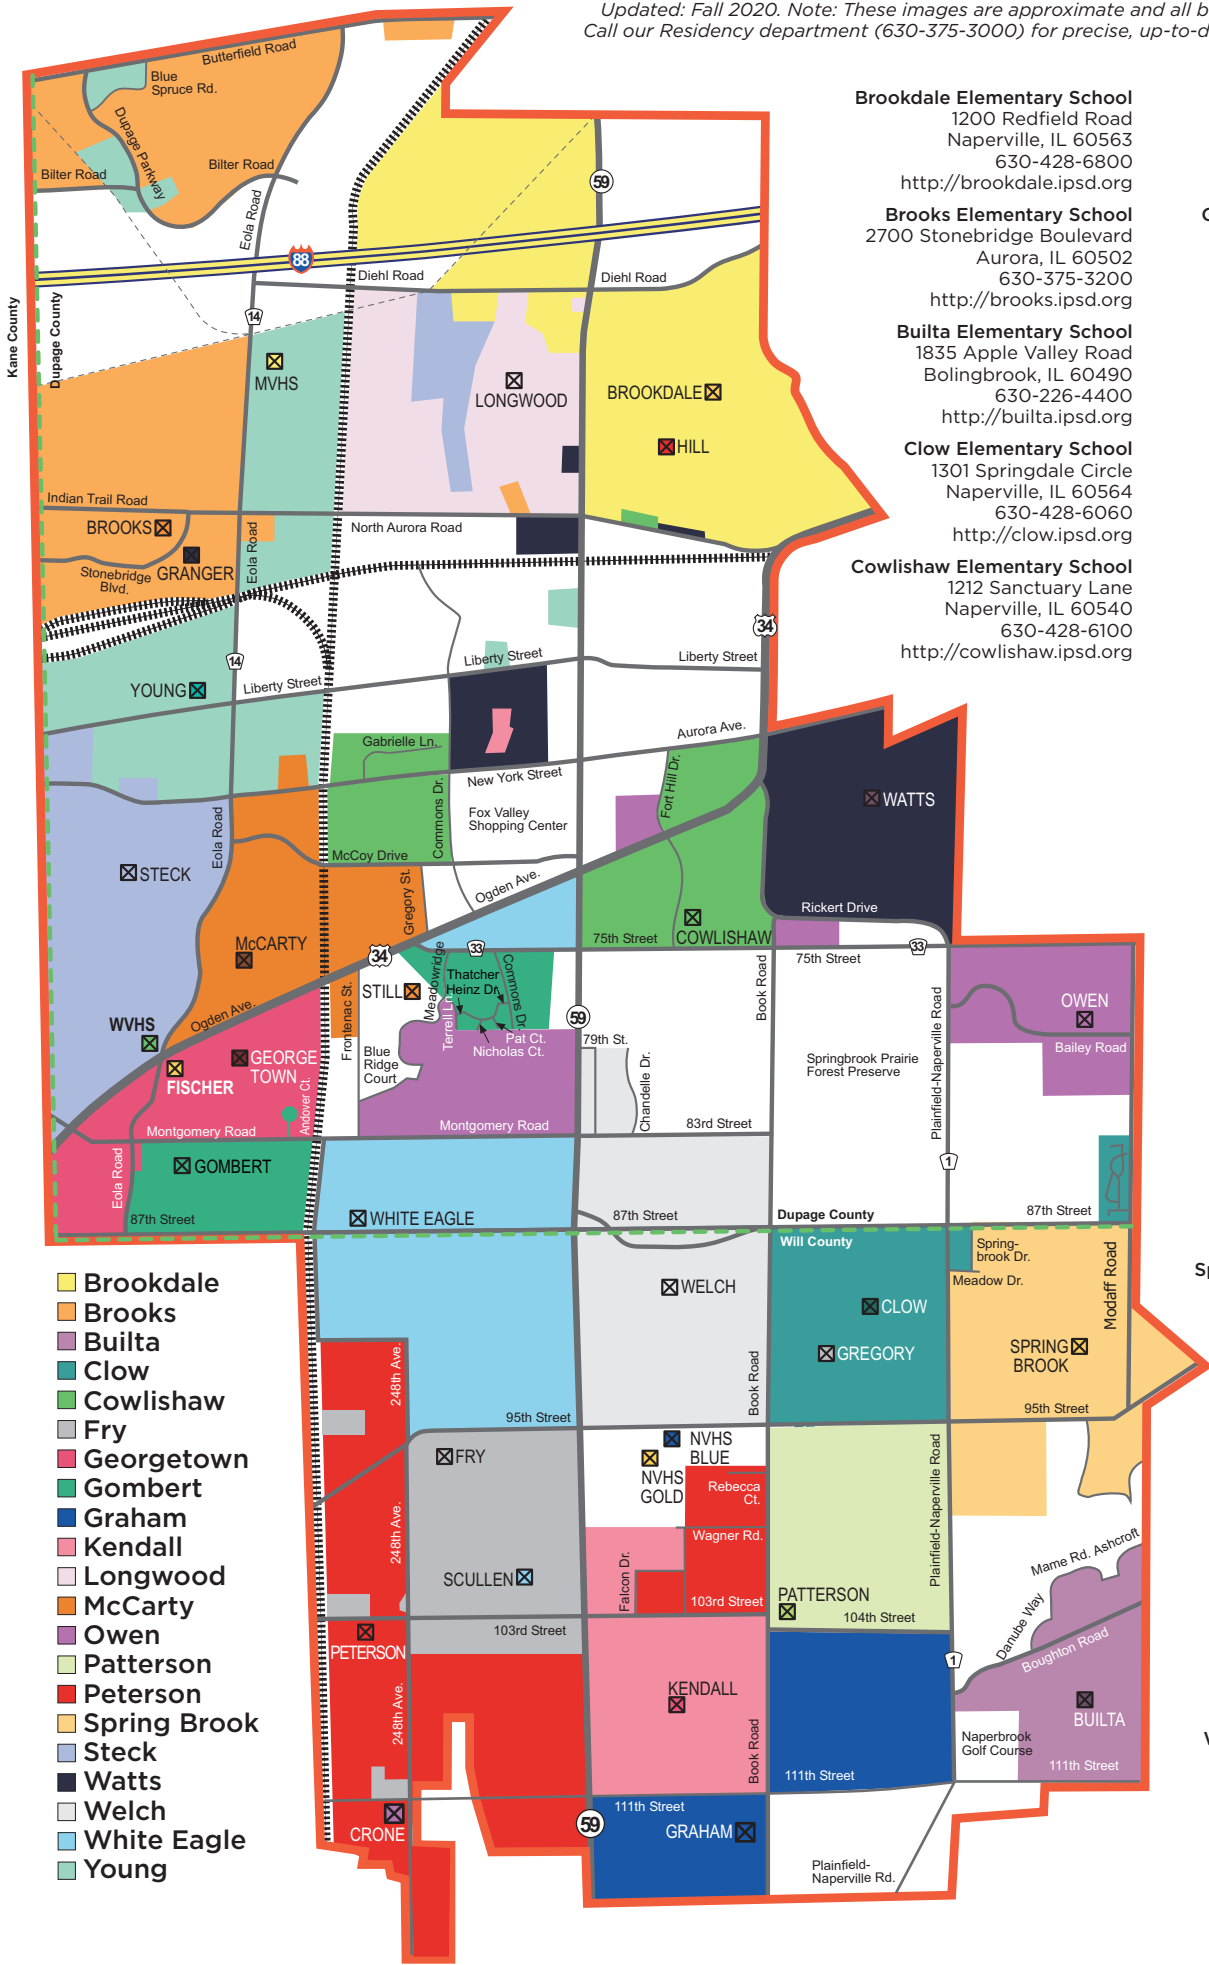

Elementary School Boundary Map Indian Prairie School District #204

Updated: Fall 2020. Note: These images are approximate and all boundaries are subject to change. Call our Residency department (630-375-3000) for precise, up-to-date information on your address.