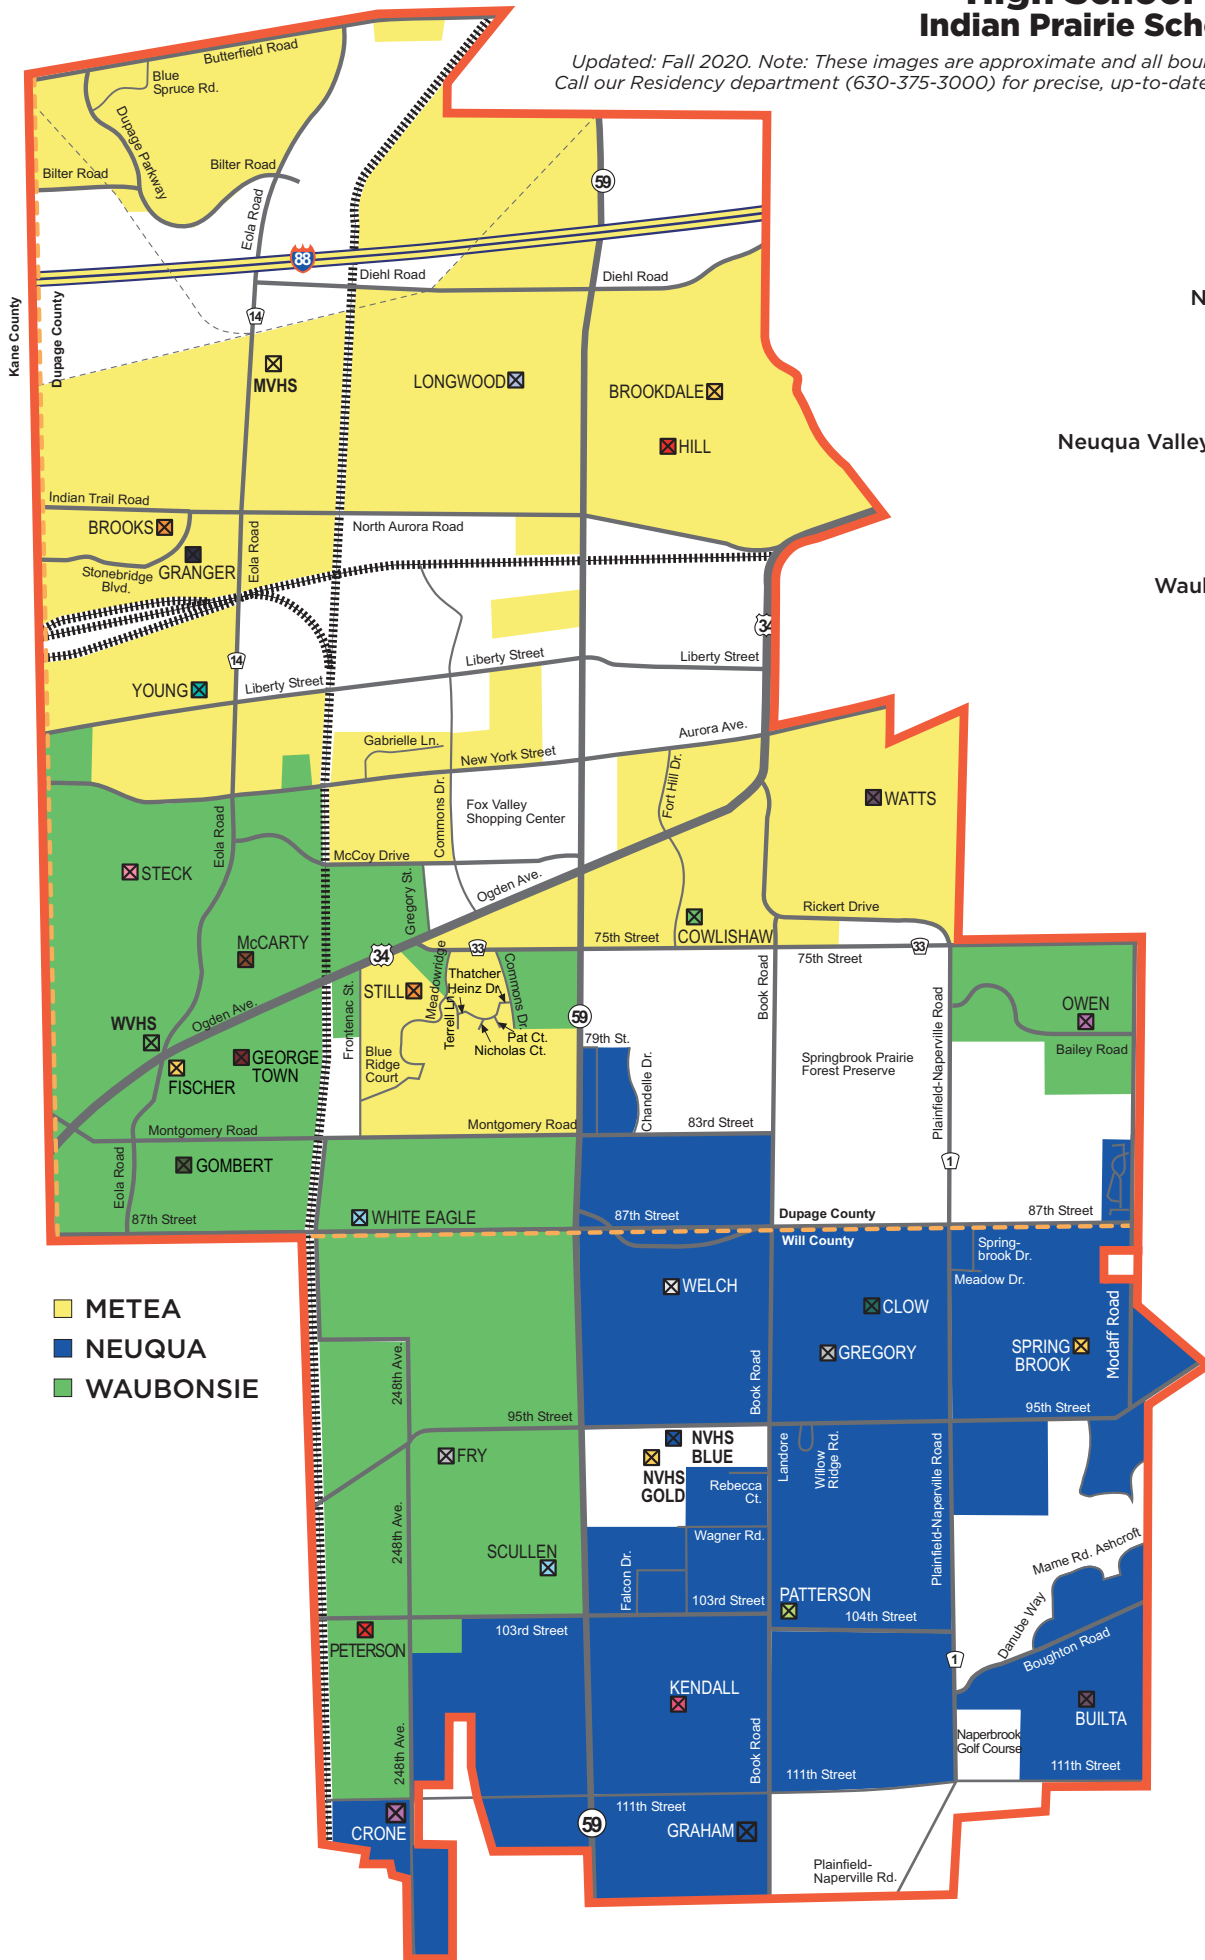

High School Boundary Map Indian Prairie School District #204

Updated: Fall 2020. Note: These images are approximate and all boundaries are subject to change. Call our Residency department (630-375-3000) for precise, up-to-date information on your address.

Metea Valley High School
1801 N. Eola Road
Aurora, IL 60502
630-375-5900
<http://mvhs.ipisd.org>

Neuqua Valley High School
2360 95th Street
Naperville, IL 60564
630-428-6000
<http://nvhs.ipisd.org>

Neuqua Valley Birkett Freshman Center
3220 Cedar Glade Drive
Naperville, IL 60564
630-428-6400
<http://nvhs.ipisd.org>

Waubonsie Valley High School
2590 Ogdan Avenue
Aurora, IL 60504
630-375-3300
<http://wvhs.ipisd.org>