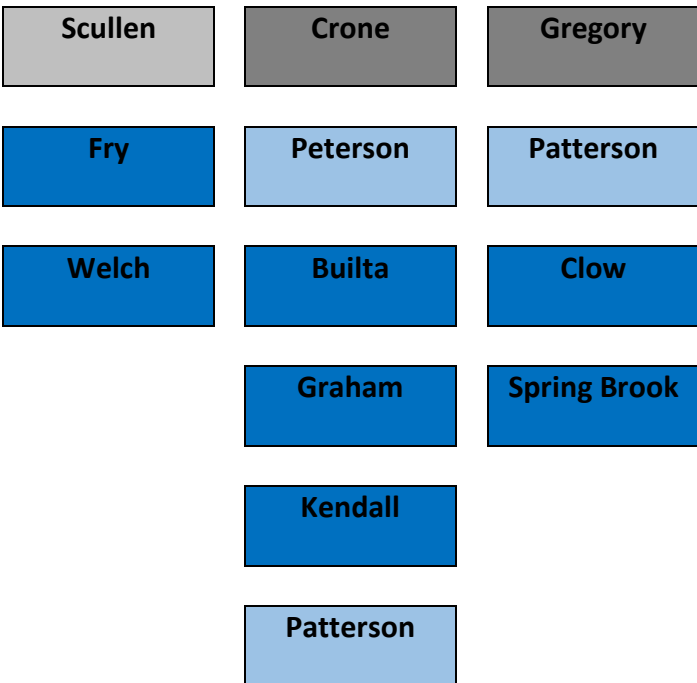

Neuqua Valley High School

LEGEND

- High School
- Middle School – Complete Feeder
- Middle School – Split Feeder
- Elementary – Complete Feeder
- Elementary – Split Feeder